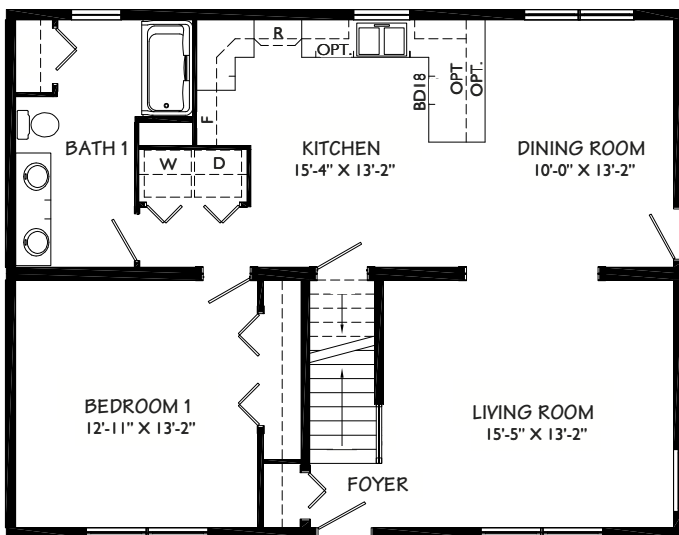

## Folded Cape

28 X 36

First Floor:

1008 sq. ft.

Second Floor:

808 sq. ft.

- Enchanting Exterior
- Smartly Designed
- Elaborate Kitchen
- Immense Bathroom

1 Bedroom

1 Bathroom

FIRST FLOOR

SECOND FLOOR

Please note some products may not be exactly as shown in rendering.

Revision: 9/14/2011

**Kent Homes**

It makes beautiful sense

[www.kenthomes.com](http://www.kenthomes.com)