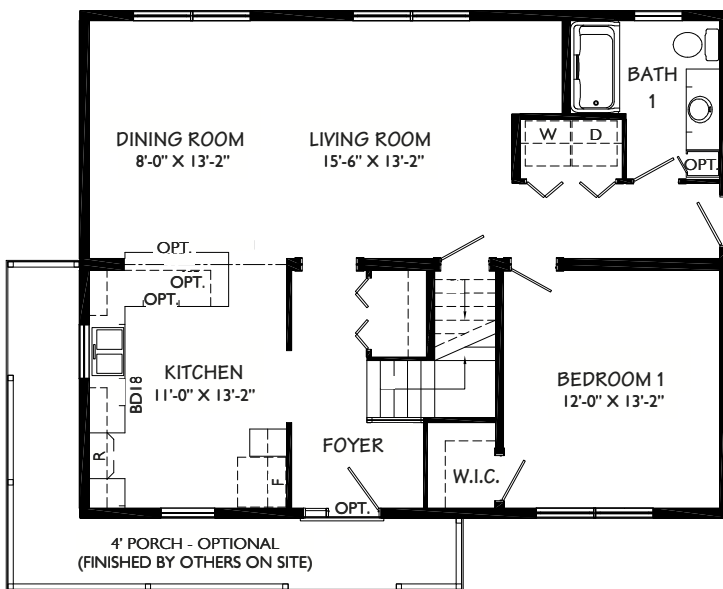

# Beachwood

11503

## Folded Cape

28 X 36

First Floor:

1008 sq. ft.

Second Floor:

622 sq. ft.

- Charming Exterior
- 4' Porch (Opt.)
- Impressive Size Bedroom
- Spacious Living Room and Dining Room
- Walk-in Closet

| Bedroom

| Bathroom

FIRST FLOOR

SECOND FLOOR

Please note some products may not be exactly as shown in rendering.

Revision: 9/14/2011

**Kent Homes**

It makes beautiful sense

[www.kenthomes.com](http://www.kenthomes.com)