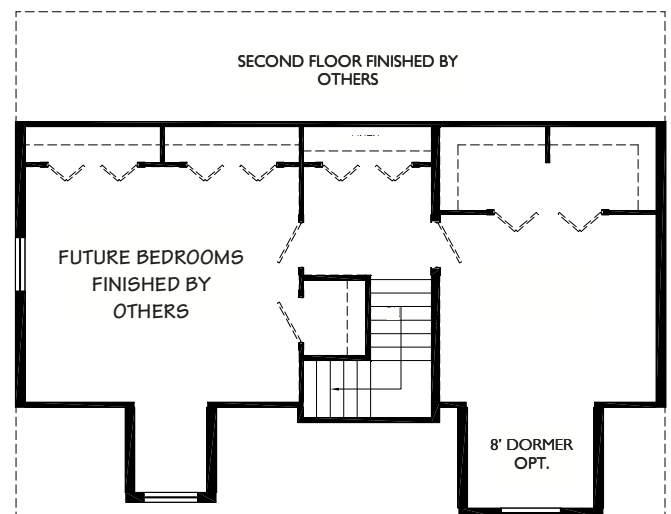

SECOND FLOOR

Please note some products may not be exactly as shown in rendering.

Revision: 9/14/2011

Kent Homes

It makes beautiful sense

www.kenthomes.com