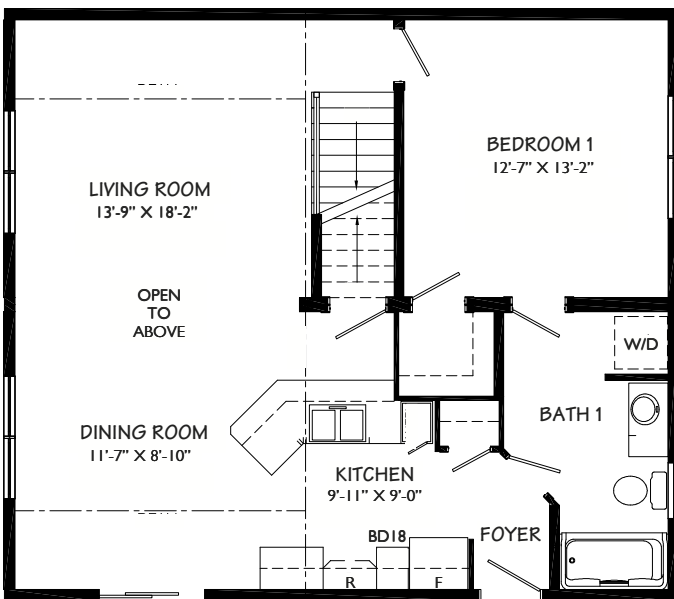

Lunenburg

11510

Folded Cape

28 X 32

First Floor:
896 sq. ft.

Second Floor:
246 sq. ft.

- Lovely Exterior
- Open to Above
- Immense Living Room
- Walk-In Closet
- En-suite

1 Bedroom
1 Bathroom

FIRST FLOOR

SECOND FLOOR

Please note some products may not be exactly as shown in rendering.

Revision: 9/14/2011

Kent Homes

It makes beautiful sense

www.kenthomes.com