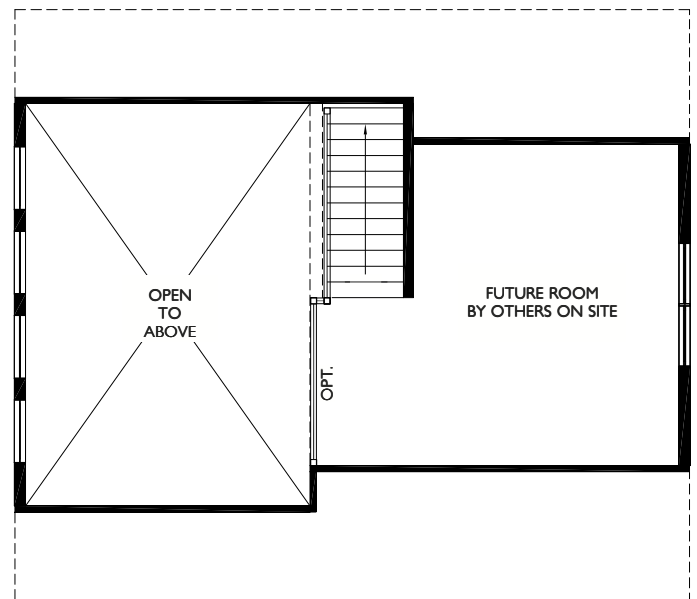

Lunenburg

11510

Folded Cape

28 X 32

First Floor:
896 sq. ft.

Second Floor:
246 sq. ft.

- Lovely Exterior
- Open to Above
- Immense Living Room
- Walk-In Closet
- En-suite

1 Bedroom
1 Bathroom

FIRST FLOOR

SECOND FLOOR

Please note some products may not be exactly as shown in rendering.

Revision: 9/14/2011

Kent Homes

It makes beautiful sense

www.kenthomes.com