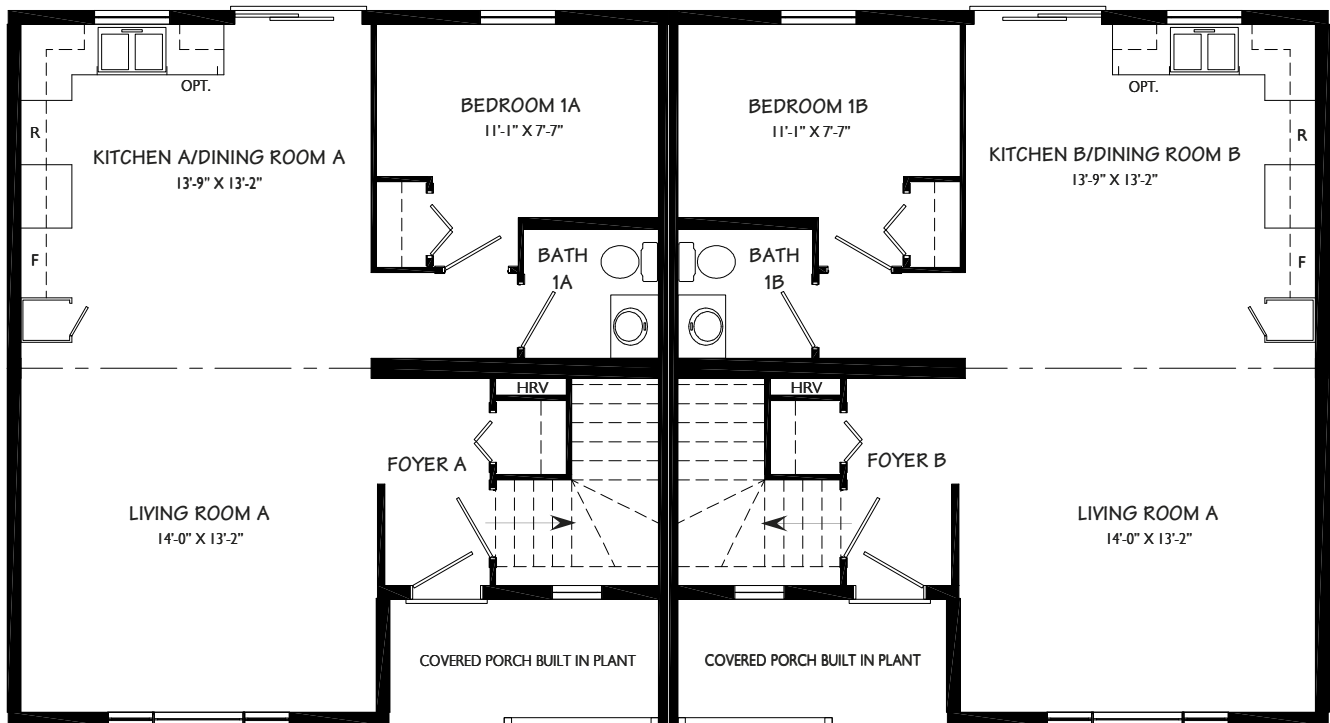

# Cedarwood

11906

## Duplex Bungalow

28x52

First floor unit "A":  
673 sq. ft.

First floor unit "B":  
673 sq. ft.

- Covered Porch
- Spacious Foyer
- Open Living Space
- 1 Bedroom
- 1 Bath

UNIT A

UNIT B

Please note some products may not be exactly as shown in rendering.