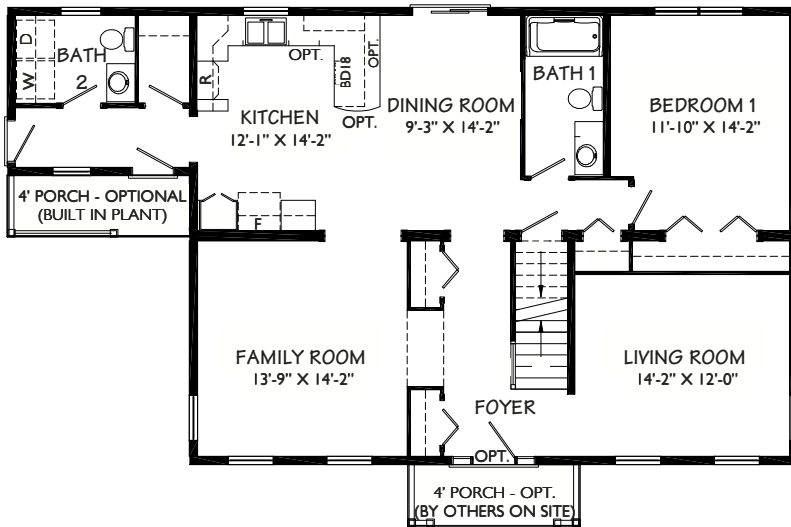

12508

Portsmouth

Folded Cape

30 X 52

First Floor:

1332 sq. ft.

Second Floor:

766 sq. ft.

- Luxurious Exterior
- 4' Porch (Opt.)
- Inviting Kitchen and Dining Area
- Lots of Storage

1 Bedroom
2 Bathrooms

FIRST FLOOR

SECOND FLOOR