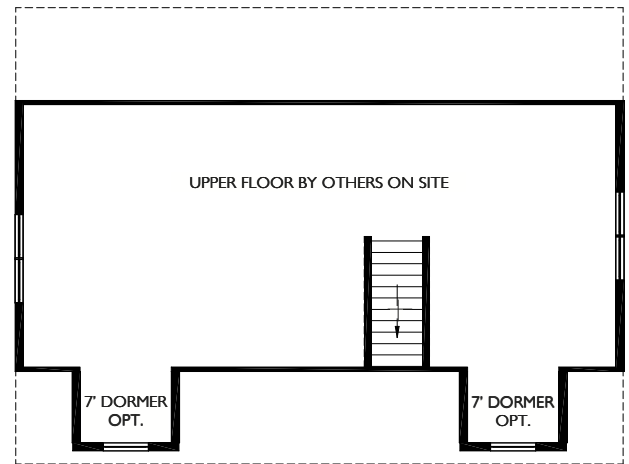

12508

Portsmouth

Folded Cape

30 X 52

First Floor:

1332 sq. ft.

Second Floor:

766 sq. ft.

- Luxurious Exterior
- 4' Porch (Opt.)
- Inviting Kitchen and Dining Area
- Lots of Storage

1 Bedroom
2 Bathrooms

FIRST FLOOR

SECOND FLOOR