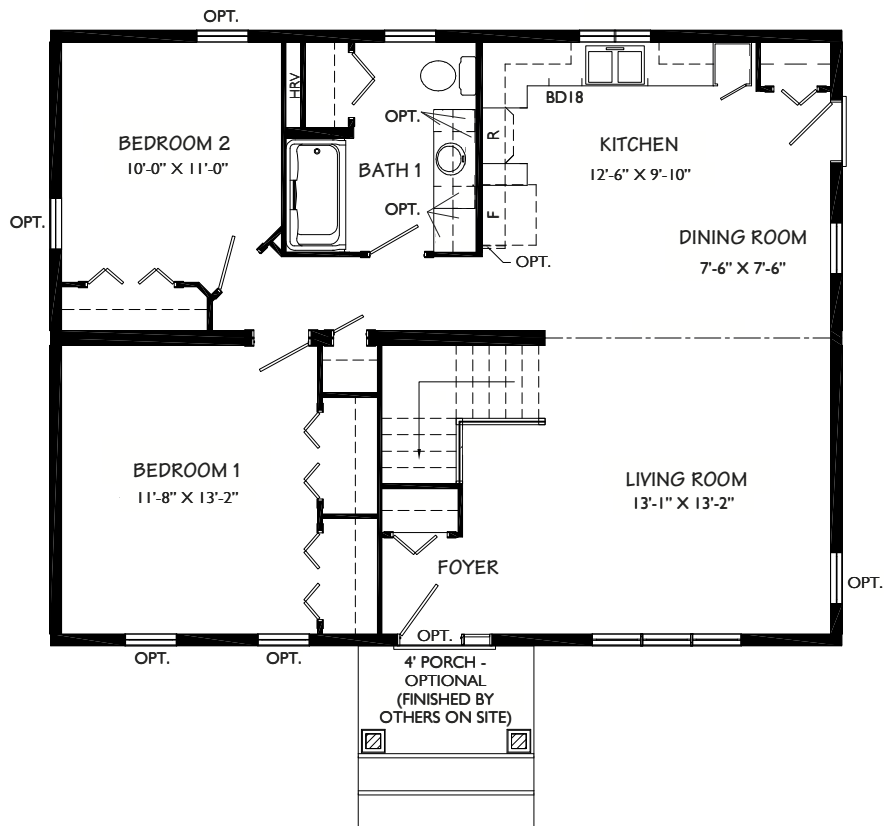

21115

Linden

Bungalow

28 X 36

First Floor:
1008 sq. ft.

- Charming Exterior
- 4' Porch (Opt.)
- Smart, Affordable Design
- Ideal Starter Home or Empty Nesters

2 Bedrooms
1 Bathroom

Kent Homes

It makes beautiful sense

www.kenthomes.com

Please note some products may not be exactly as shown in rendering.