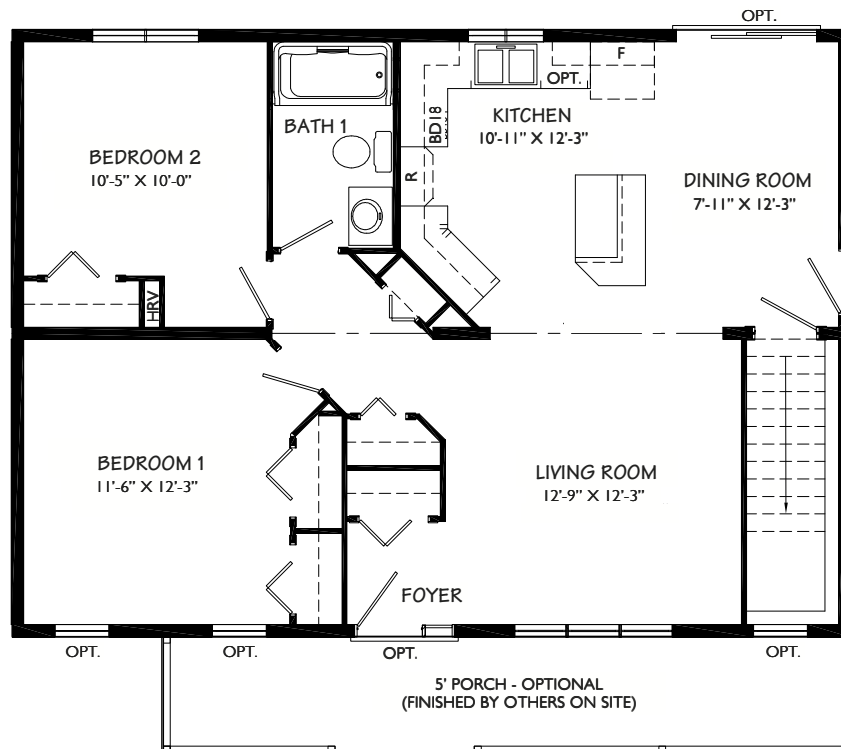

Sunset

21117

Bungalow

26 X 36

First Floor:
936 sq. ft.

- Rustic Exterior
- 5' Porch (Opt.)
- Well Sized Bedrooms
- Spacious Living Room

2 Bedrooms
1 Bathroom

Please note some products may not be exactly as shown in rendering.

Revision: 7/13/2011

Kent Homes

It makes beautiful sense

www.kenthomes.com