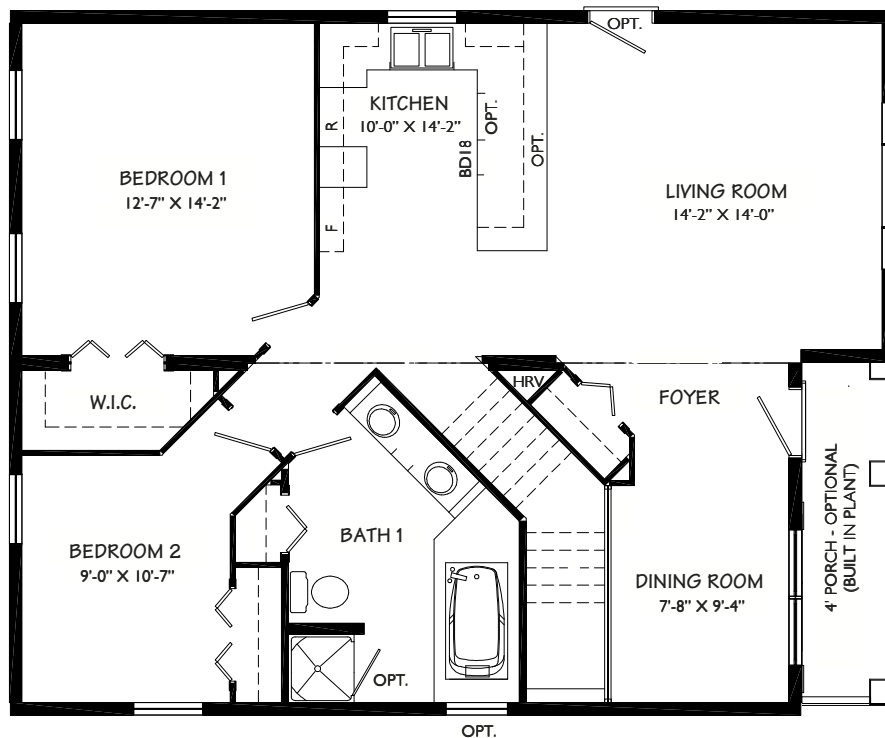

Hawthorne

21131

Bungalow

30 X 38

First Floor:
1080 sq. ft.

- Attractive Exterior
- Naturally Light
- Spacious Bathroom
- Walk-in Closet

2 Bedrooms
1 Bathroom

Please note some products may not be exactly as shown in rendering.

Revision: 7/13/2011

Kent Homes

It makes beautiful sense

www.kenthomes.com