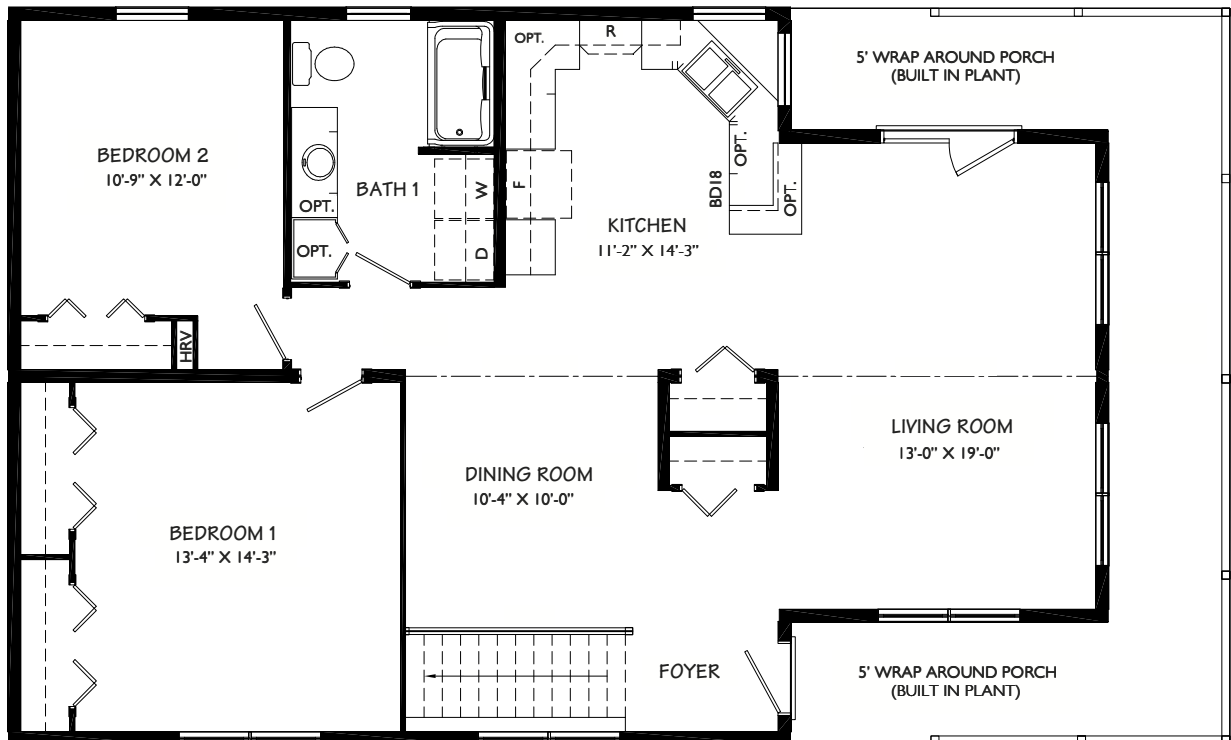

# Majestic

21132

## Bungalow

30 X 50

First Floor:  
1250 sq. ft.

- Floor Plan Concept for a Panoramic View
- 5' Wrap Around Porch
- Well Lit with Numerous Windows
- Stunning Kitchen

2 Bedrooms  
1 Bathroom

Please note some products may not be exactly as shown in rendering.