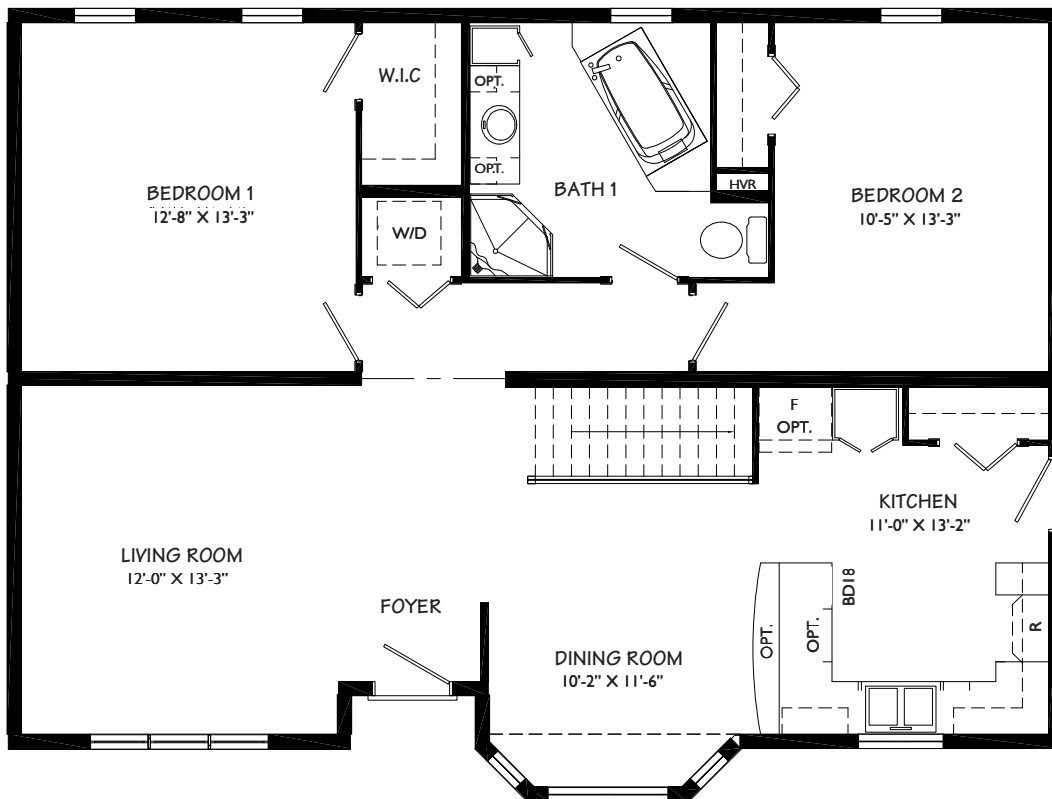

Beausejour

21134

Bungalow

28 X 40

First Floor:
1120 sq. ft.

- Charming Exterior
- Attractive Interior Design
- Well Lit with Numerous Windows
- Spacious Bathroom
- Walk-in Closet

2 Bedrooms
1 Bathroom

Please note some products may not be exactly as shown in rendering.