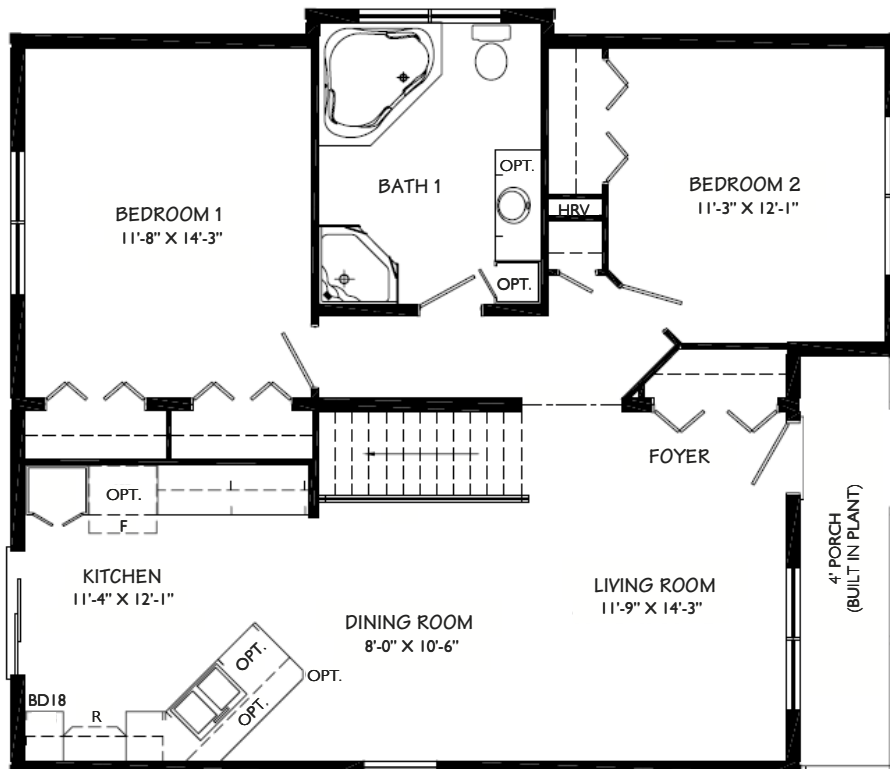

Lilac

21161

Bungalow

30 X 36

First Floor:
1022 sq. ft.

- Warm Exterior
- 4' Porch (Opt.)
- Open Concept
- Spacious Bathroom

2 Bedrooms
1 Bathroom

Please note some products may not be exactly as shown in rendering.

Revision: 7/13/2011

Kent Homes

It makes beautiful sense

www.kenthomes.com