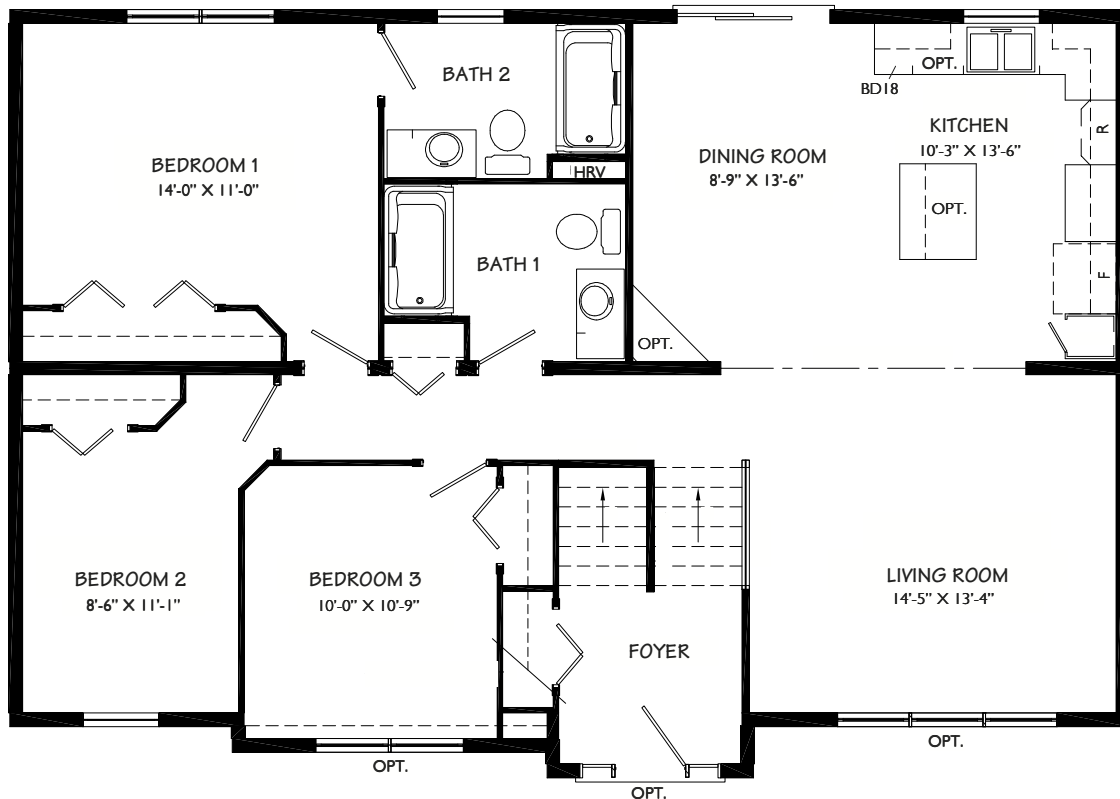

Sycamore

21314

Split Entry

26 X 40

First Floor:
1033 sq. ft.

- Elegant Exterior
- Enormous Kitchen
- Well Designed
- En-suite

3 Bedrooms
2 Bathrooms

Please note some products may not be exactly as shown in rendering.
Revision: 7/13/2011