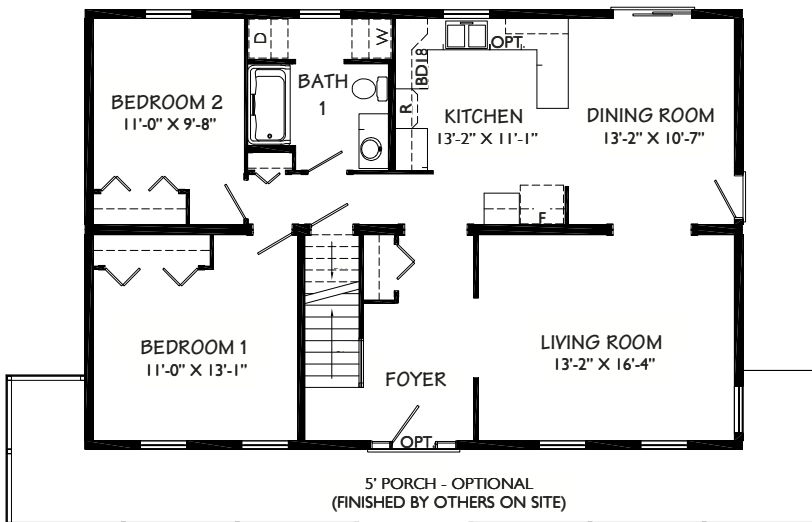

21506

Aspen

Folded Cape

28 X 42

First Floor:

1176 sq. ft.

Second Floor:

705 sq. ft.

- Old Fashioned Exterior
- 5' Porch (Opt.)
- Large Foyer and Living Room
- Well Proportioned Rooms

2 Bedrooms

1 Bathroom

FIRST FLOOR

SECOND FLOOR

Kent Homes
It makes beautiful sense
www.kenthomes.com

Please note some products may not be exactly as shown in rendering.