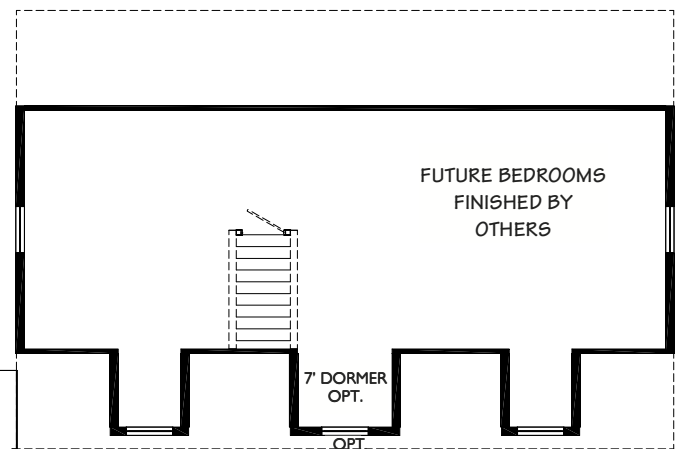

21506

Aspen

Folded Cape

28 X 42

First Floor:

1176 sq. ft.

Second Floor:

705 sq. ft.

- Old Fashioned Exterior
- 5' Porch (Opt.)
- Large Foyer and Living Room
- Well Proportioned Rooms

2 Bedrooms

1 Bathroom

FIRST FLOOR

SECOND FLOOR

Kent Homes
It makes beautiful sense
www.kenthomes.com

Please note some products may not be exactly as shown in rendering.