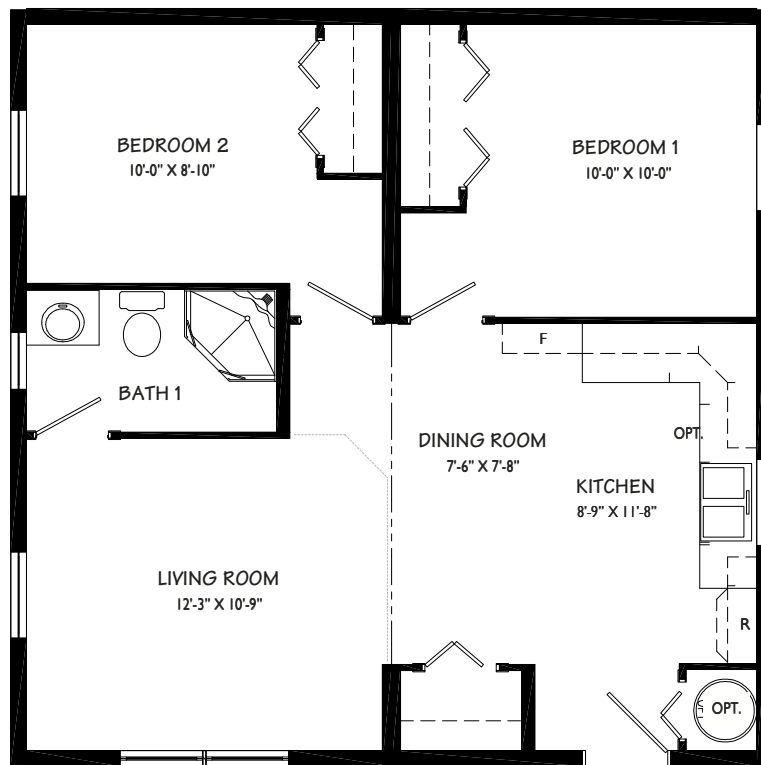

Cross Creek

21804

Cottage

26x26

First floor:
676 sq. ft.

Open Living Space
2 Bedrooms
1 Bath

Please note some products may not be exactly as shown in rendering.

Revision: 9/14/2011