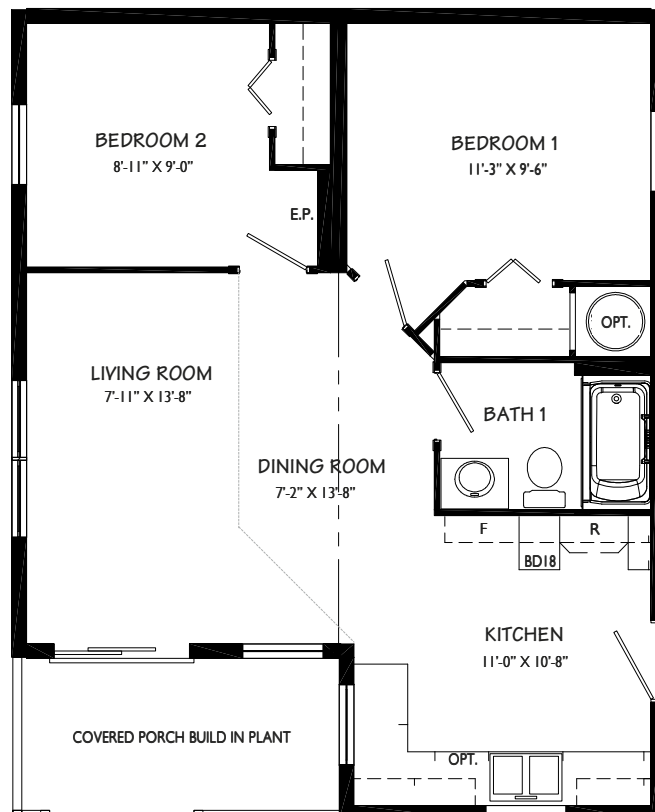

21806

Dover

Cottage

24x30

First floor:
648 sq. ft.

Open Living Space
6' Front Porch
2 Bedrooms
1 Bath

Kent Homes

It makes beautiful sense