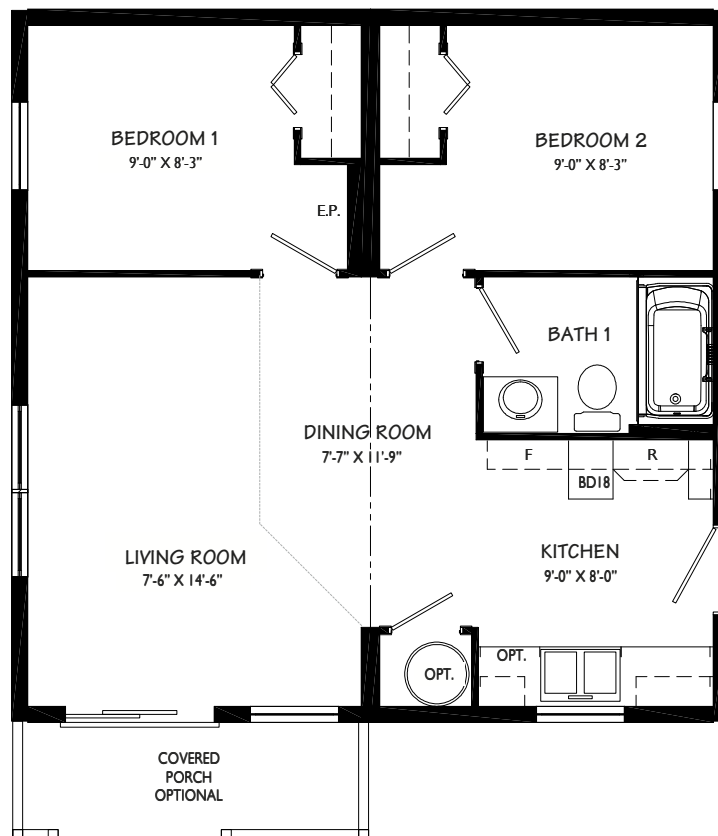

Pictou

21807

Cottage

24x24

First floor:
576 sq. ft.

Open Living Space
4' Porch (Opt.)
2 Bedrooms
1 Bath

Please note some products may not be exactly as shown in rendering.

Revision: 9/14/2011