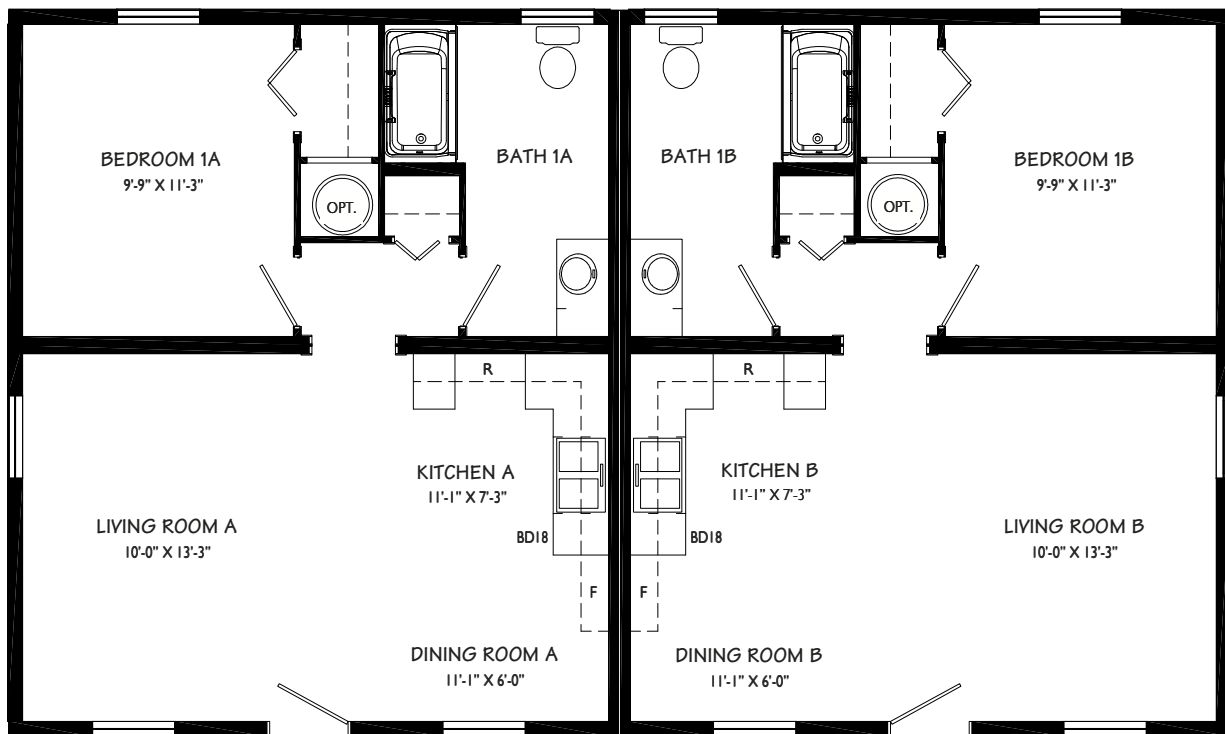

21900

Marina

Duplex Bungalow

26x44

First floor unit "A":
572 sq. ft.

First floor unit "B":
572 sq. ft.

Open Living Space
| Bedroom
| Bath

UNIT A

UNIT B

Kent Homes

It makes beautiful sense

www.kenthomes.com

Please note some products may not be exactly as shown in rendering.

Revision: 9/14/2011