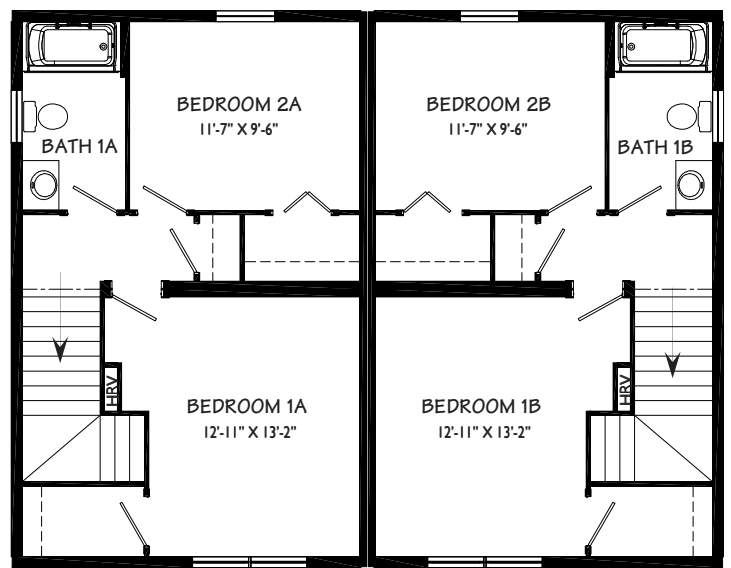

## Duplex Two Story

28x36

First floor unit "A":

504 sq. ft.

Second floor unit "A":

504 sq. ft.

First floor unit "B":

504 sq. ft.

Second floor unit "B":

504 sq. ft.

Open Living Space

2 Bedrooms

1 Bath

UNIT A

UNIT B

UNIT A