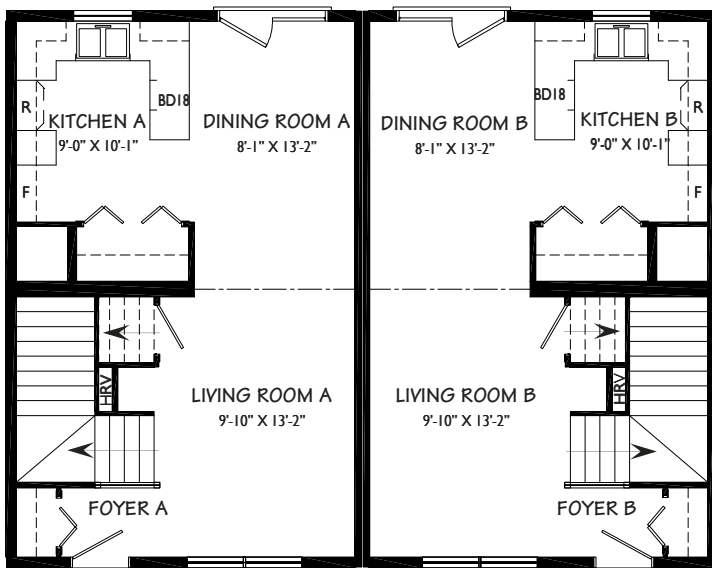

## Duplex Two Story

28x36

First floor unit "A":

504 sq. ft.

Second floor unit "A":

504 sq. ft.

First floor unit "B":

504 sq. ft.

Second floor unit "B":

504 sq. ft.

Open Living Space

2 Bedrooms

1 Bath

UNIT A

UNIT B

UNIT A