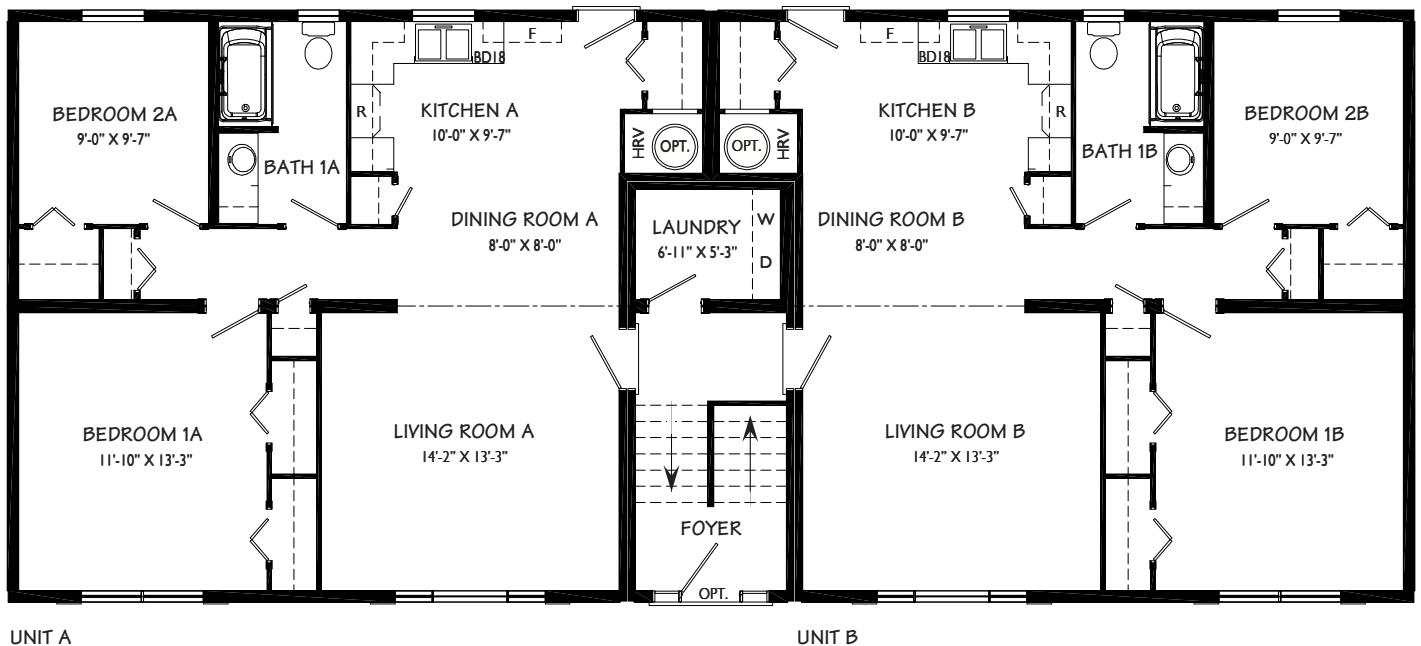

Brookside

21907

Duplex Split Entry

28x67

First floor unit "A":
862 sq. ft.

First floor unit "B":
862 sq. ft.

Open Living Space
Combined Laundry Area
2 Bedrooms
1 Bath

Please note some products may not be exactly as shown in rendering.