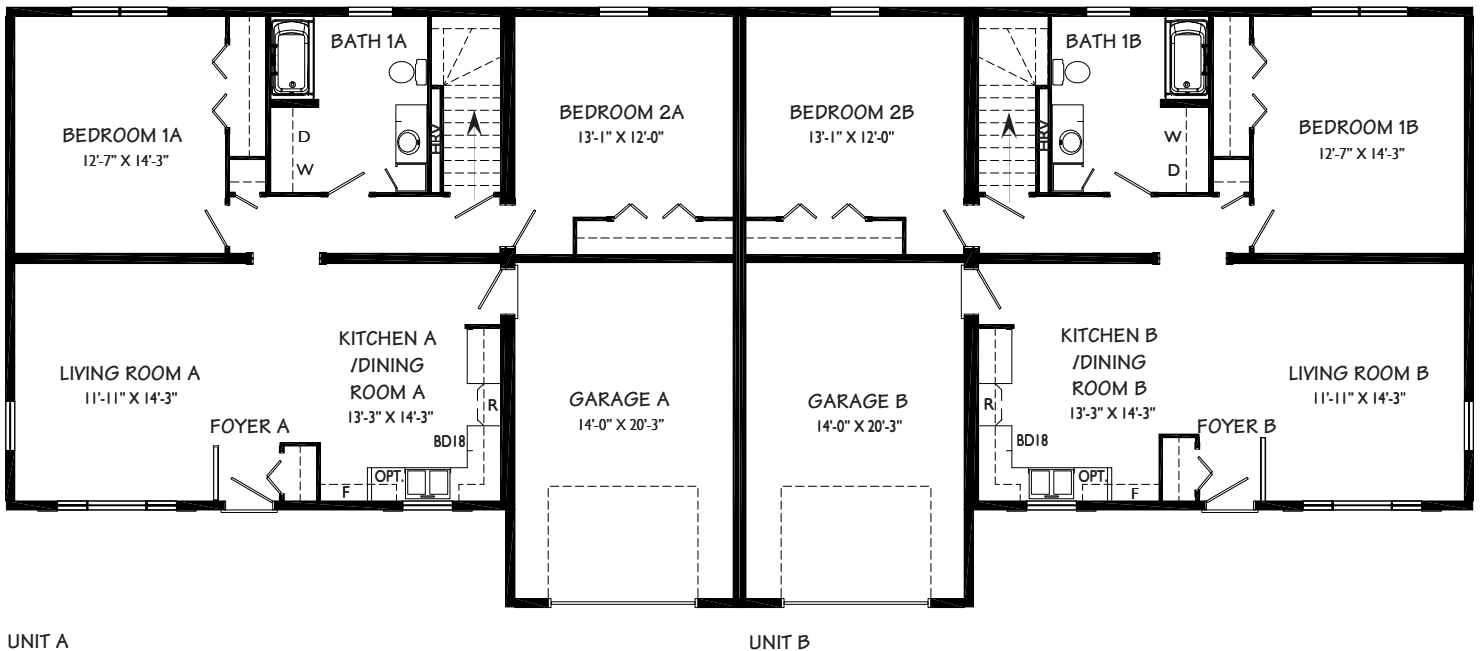

Woodhaven

21908

Duplex Bungalow

36x44

First floor unit "A":
1405 sq. ft.

First floor unit "B":
1405 sq. ft.

Open Living Space
Washer & Dryer Access on Main
Floor
2 Bedrooms
1 Bath

UNIT A

UNIT B

Please note some products may not be exactly as shown in rendering.

Revision: 9/14/2011

Kent Homes

It makes beautiful sense

www.kenthomes.com