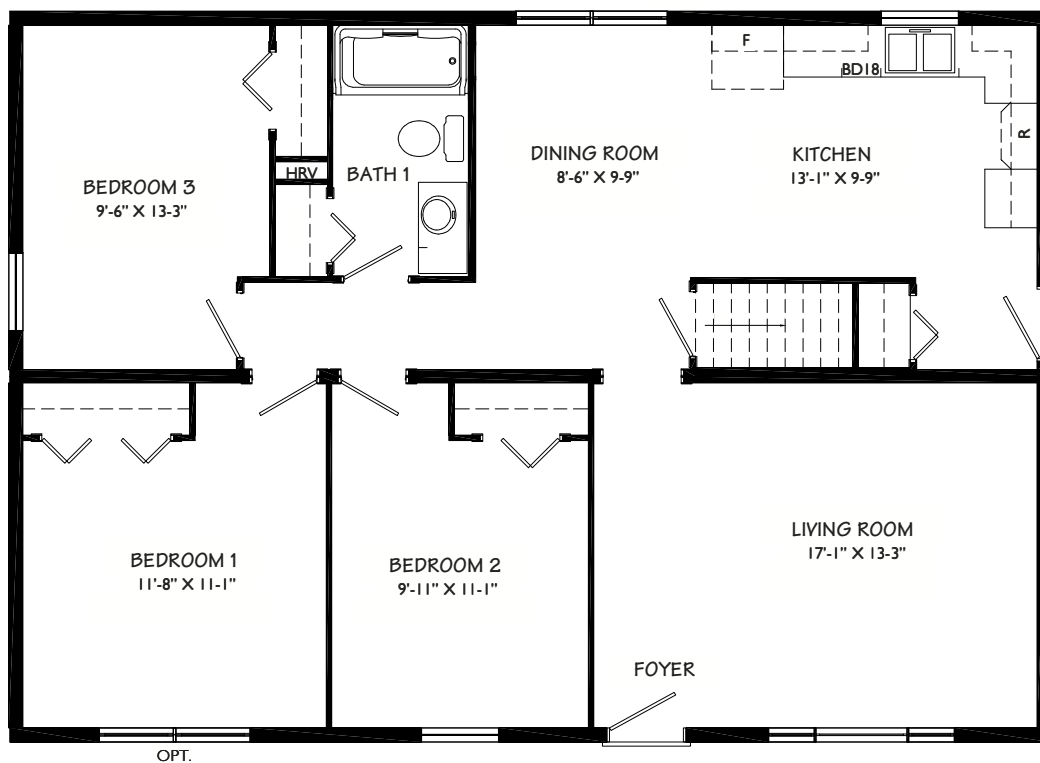

# Fireside

31104

## Bungalow

28 X 40

First Floor:  
1120 sq. ft.

- Basic Exterior
- Beautiful Interior Design
- Spacious Living Room

3 Bedrooms  
1 Bathroom

Please note some products may not be exactly as shown in rendering.