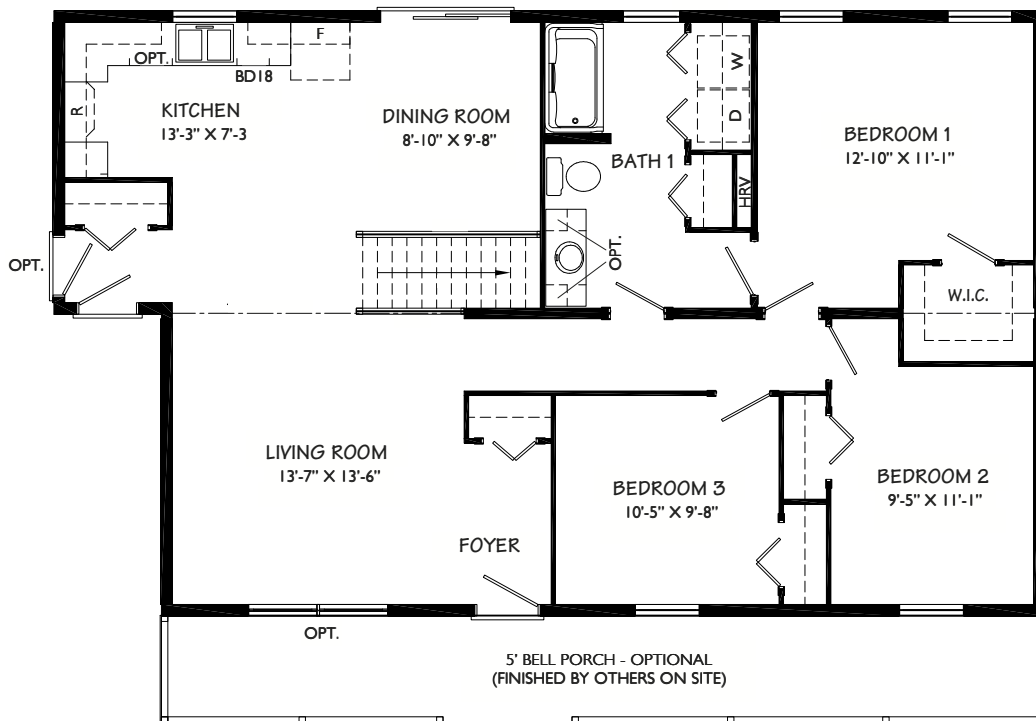

## Bungalow

28 X 46

First Floor:  
1232 sq. ft.

- Original Exterior
- 5' Porch (Opt.)
- Charming and Cozy Interior Design
- Walk-in Closet
- En-suite

3 Bedrooms  
1 Bathroom

**Kent Homes**

It makes beautiful sense