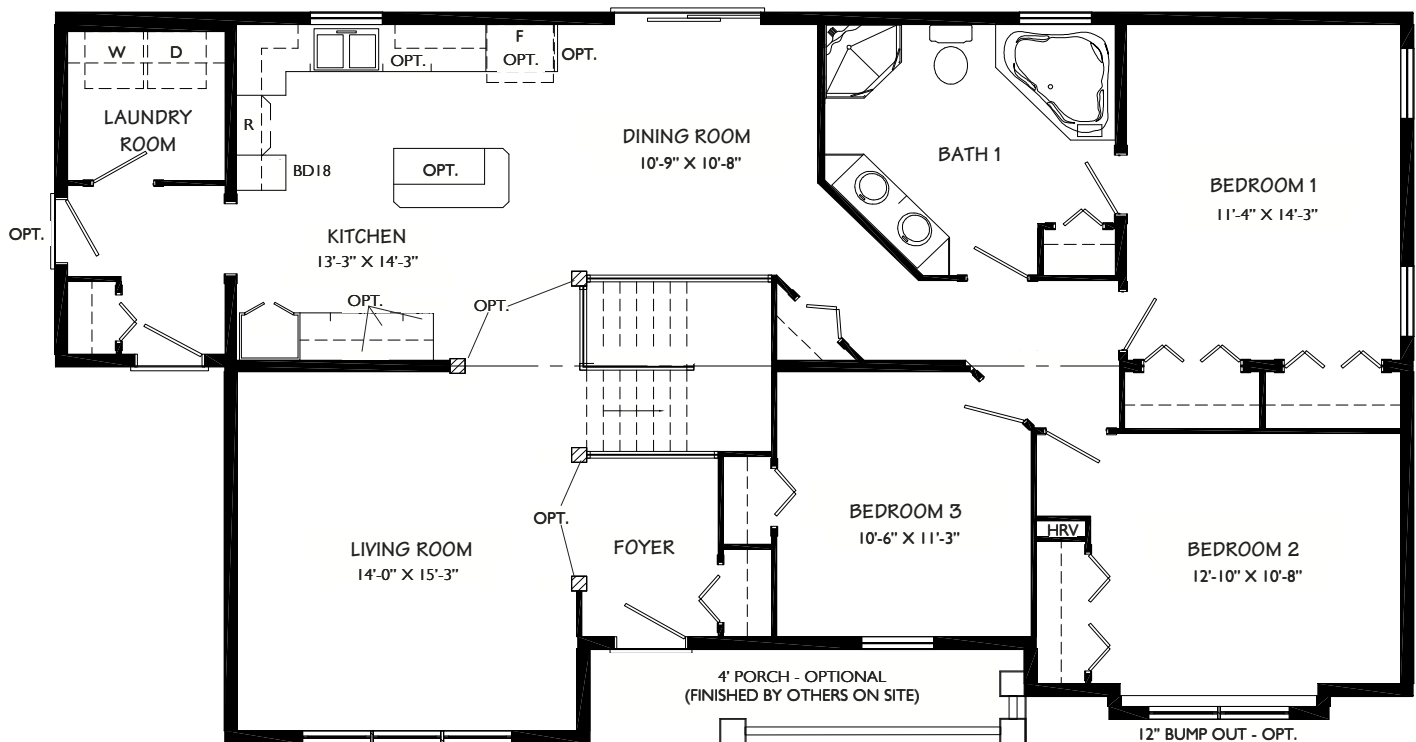

Sparrow

31154

Bungalow

29 X 56

First Floor:
1520 sq. ft.

- Timeless Exterior
- 4' Porch (Opt.)
- Layout for Future Garage
- Elaborate Kitchen
- Nice Sized Foyer
- Large and Well Designed Bathroom
- Secluded Laundry Room

3 Bedrooms
1 Bathroom

Please note some products may not be exactly as shown in rendering.

Revision: 7/13/2011

Kent Homes

It makes beautiful sense

www.kenthomes.com