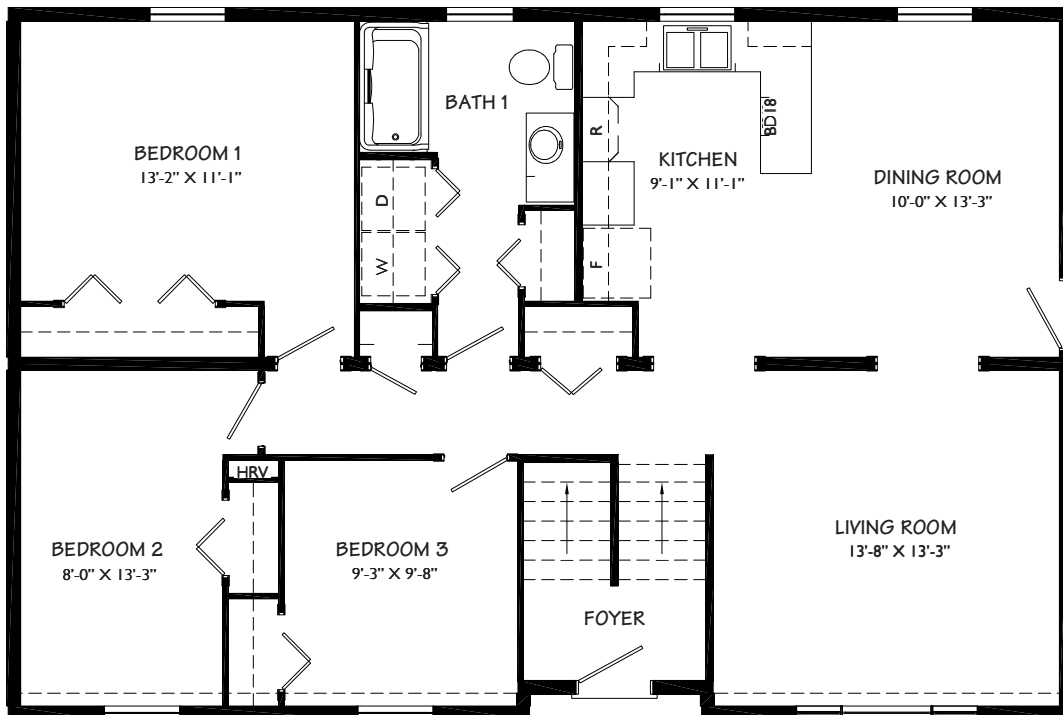

31303

Pioneer

Split Entry

28 X 42

First Floor:
1169 sq. ft.

- Classic Exterior
- Numerous Cabinets
- Extra Large Bathroom
- Huge Living Room

3 Bedrooms
1 Bathroom

Kent Homes

It makes beautiful sense

www.kenthomes.com

Please note some products may not be exactly as shown in rendering.

Revision: 7/13/2011