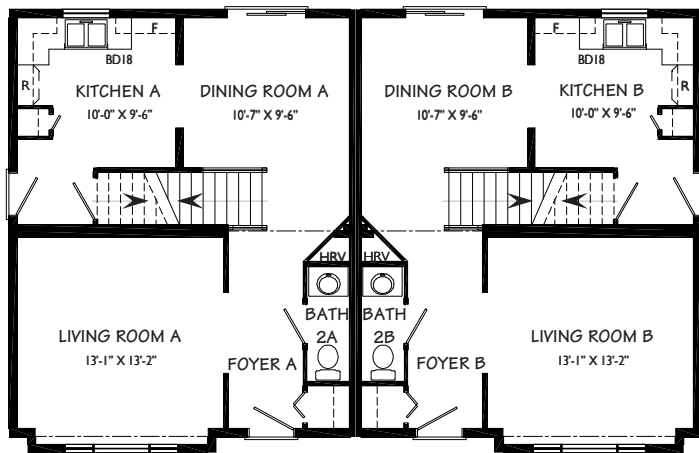

31904

Maplegrove

Duplex Two Story

28x44

First floor unit "A":

608 sq. ft.

Second floor unit "A":

504 sq. ft.

First floor unit "B":

608 sq. ft.

Second floor unit "B":

504 sq. ft.

Formal Kitchen and Dining Room

3 Bedrooms

2 Baths

UNIT A