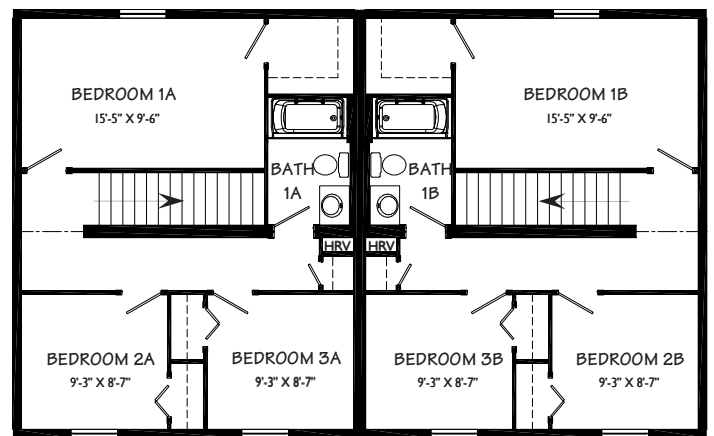

UNIT A

UNIT B

Kent Homes

It makes beautiful sense

www.kenthomes.com

Please note some products may not be exactly as shown in rendering.

Revision: 9/14/2011