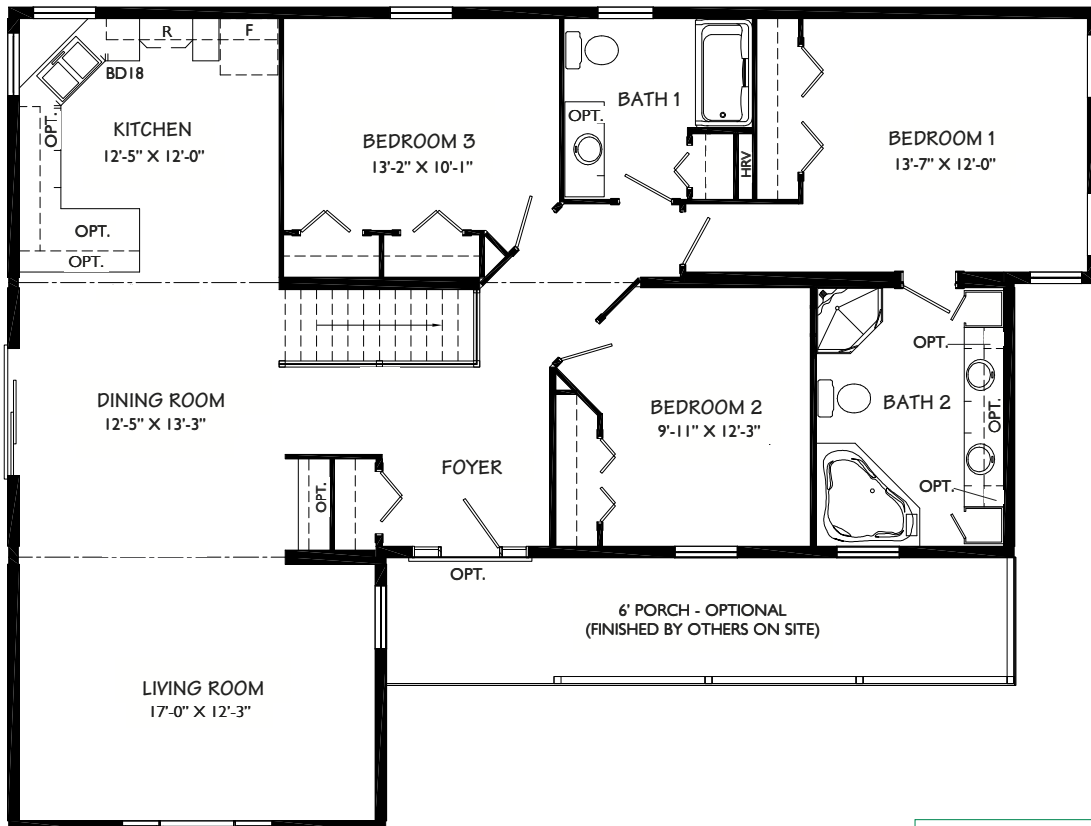

Hartland

32110

Bungalow

26 X 52 X 39

First Floor:
1534 sq. ft.

- Old Fashioned Exterior
- 6' Porch (Opt.)
- Charming Interior
- Huge Foyer
- Large En-suite

3 Bedrooms
2 Bathrooms

Please note some products may not be exactly as shown in rendering.

Revision: 7/13/2011

Kent Homes

It makes beautiful sense

www.kenthomes.com