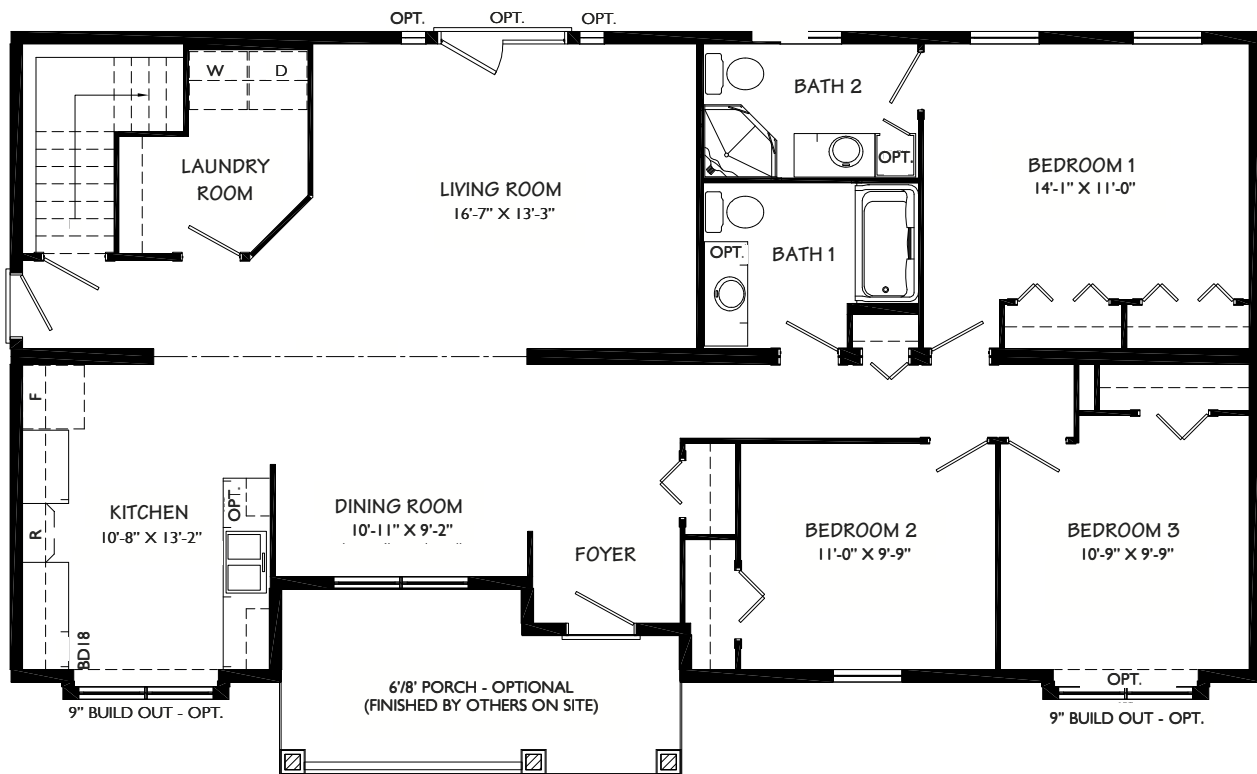

# Midland

32141

## Bungalow

28 X 54

First Floor:  
1512 sq. ft.

- Traditional Exterior
- Attractive Interior Design
- Private Laundry Room
- En-suite

3 Bedrooms  
2 Bathrooms

Please note some products may not be exactly as shown in rendering.