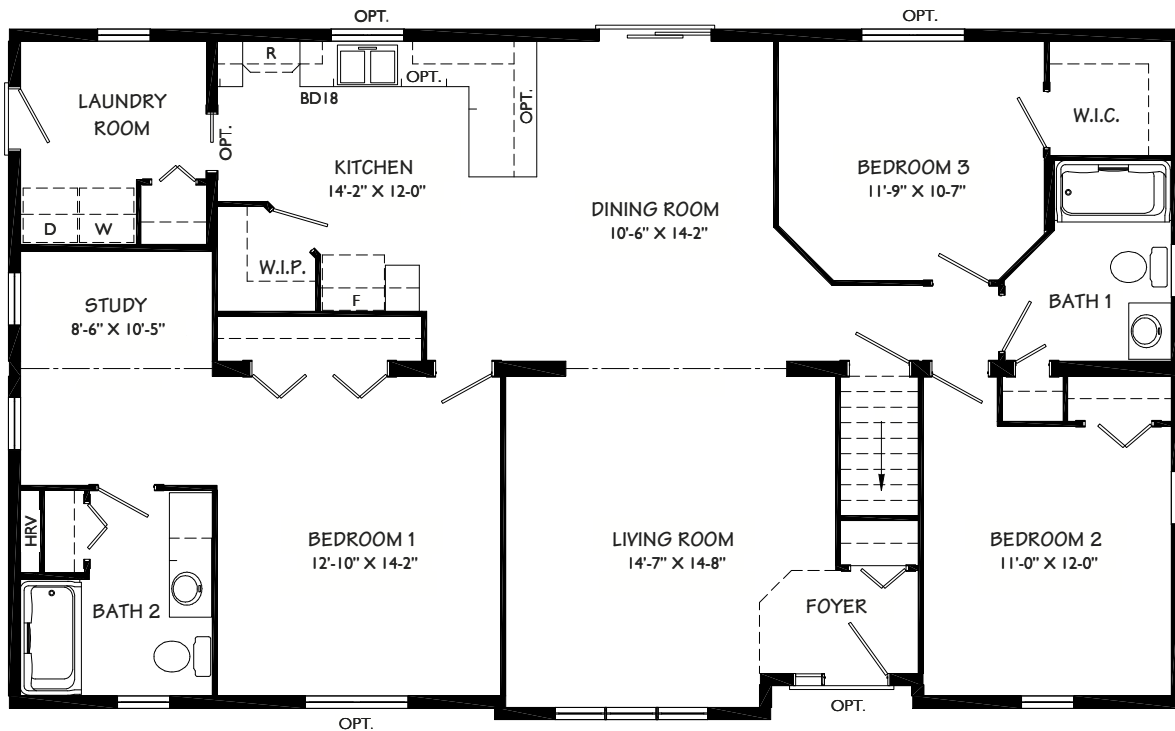

Harmony

32147

Bungalow

30 X 52

First Floor:
1560 sq. ft.

- Charming Exterior
- Huge Master Bedroom
- Private Laundry Room
- Walk-in Closet
- Walk-in Pantry
- En-suite

3 Bedrooms
2 Bathrooms

Please note some products may not be exactly as shown in rendering.

Revision: 7/13/2011

Kent Homes

It makes beautiful sense

www.kenthomes.com