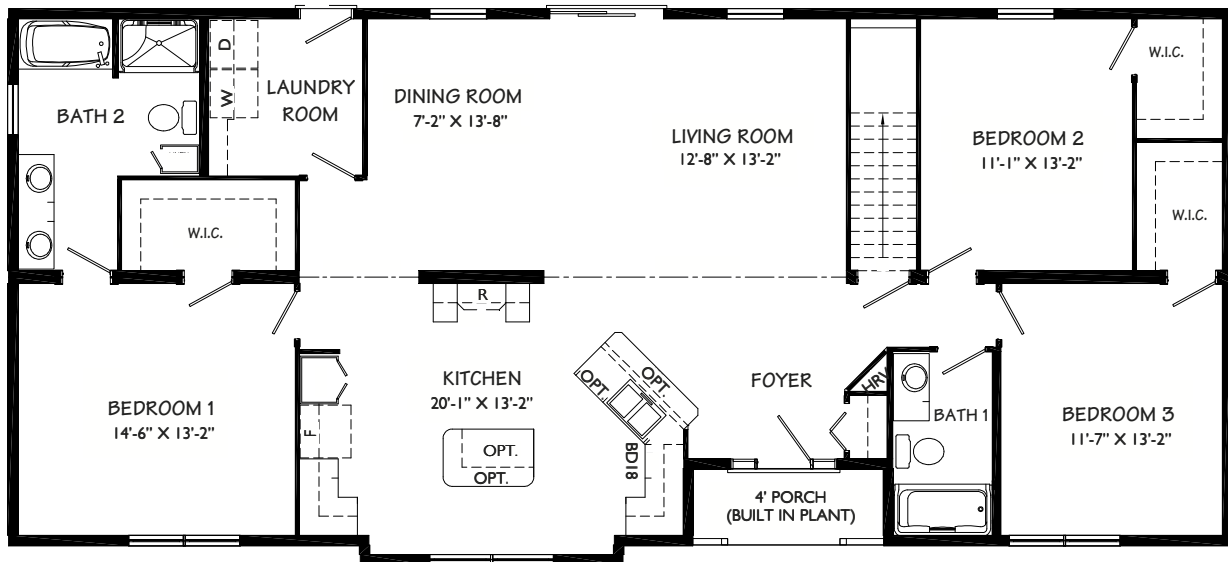

# Kensington

32151

## Bungalow

28 X 64

First Floor:  
1766 sq. ft.

- 4' Porch (Opt.)
- Lot of Storage
- Walk-in Closet
- En-suite

3 Bedrooms  
2 Bathrooms

Please note some products may not be exactly as shown in rendering.

Revision: 7/13/2011