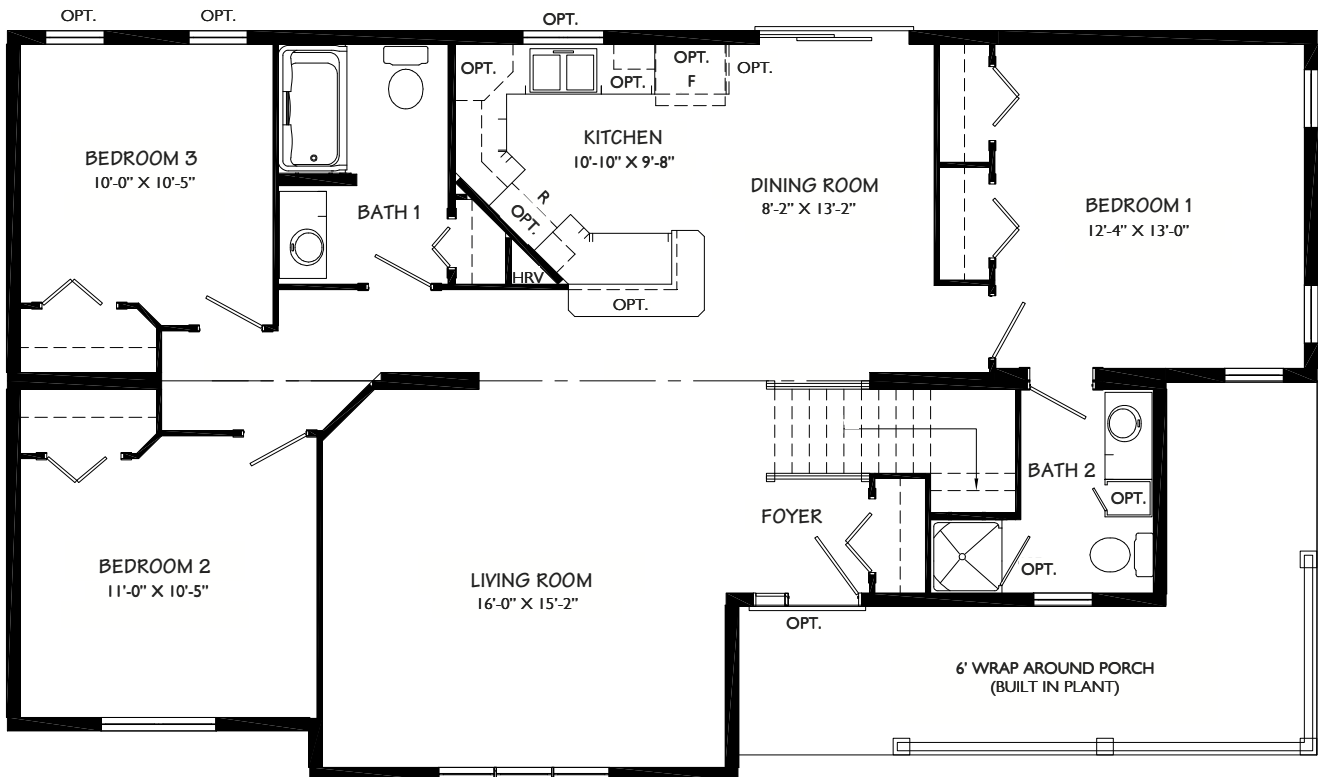

Raven

32152

Bungalow

28 X 52

First Floor:
1321 sq. ft.

- Sensational Exterior
- 6' Wrap Around Porch
- Spacious and Elegant Open Concept
- Delightful Kitchen
- En-suite

3 Bedrooms
2 Bathroom

Please note some products may not be exactly as shown in rendering.

Revision: 7/13/2011

27

Kent Homes

It makes beautiful sense

www.kenthomes.com