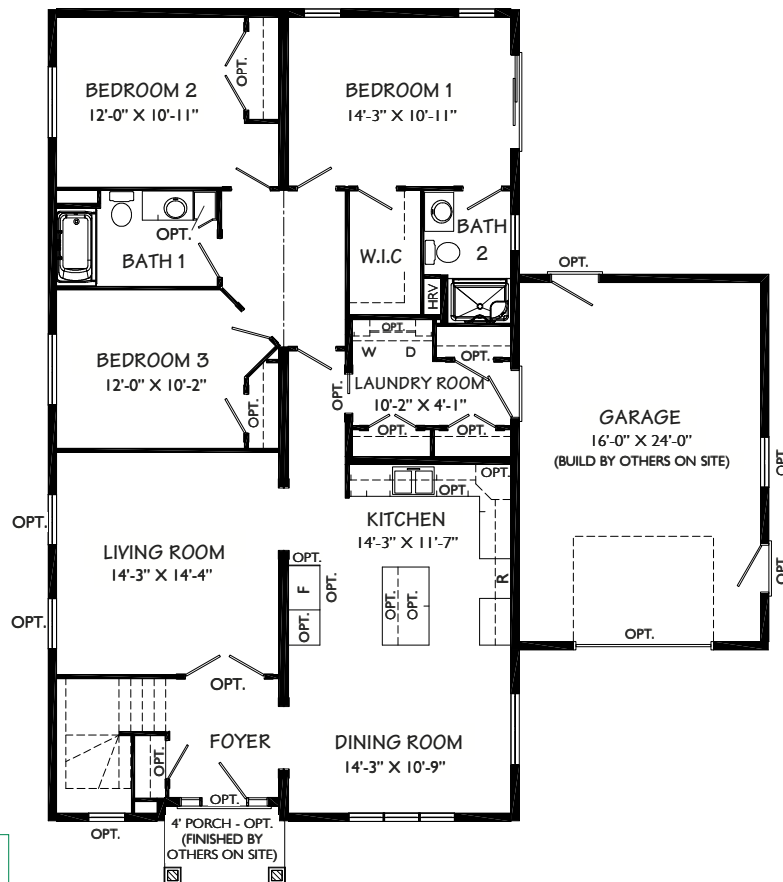

32158

Harvest

Bungalow

30 X 52

First Floor:
1559 sq. ft.

- Elegant, Craftsman Exterior
- 4' Porch (Opt.)
- Layout for Future Garage
- Very Efficient Interior Design
- Generous Storage Space
- Inviting Foyer
- Walk-in Closet
- En-suite

3 Bedrooms
2 Bathrooms

Kent Homes

It makes beautiful sense

www.kenthomes.com

Please note some products may not be exactly as shown in rendering.