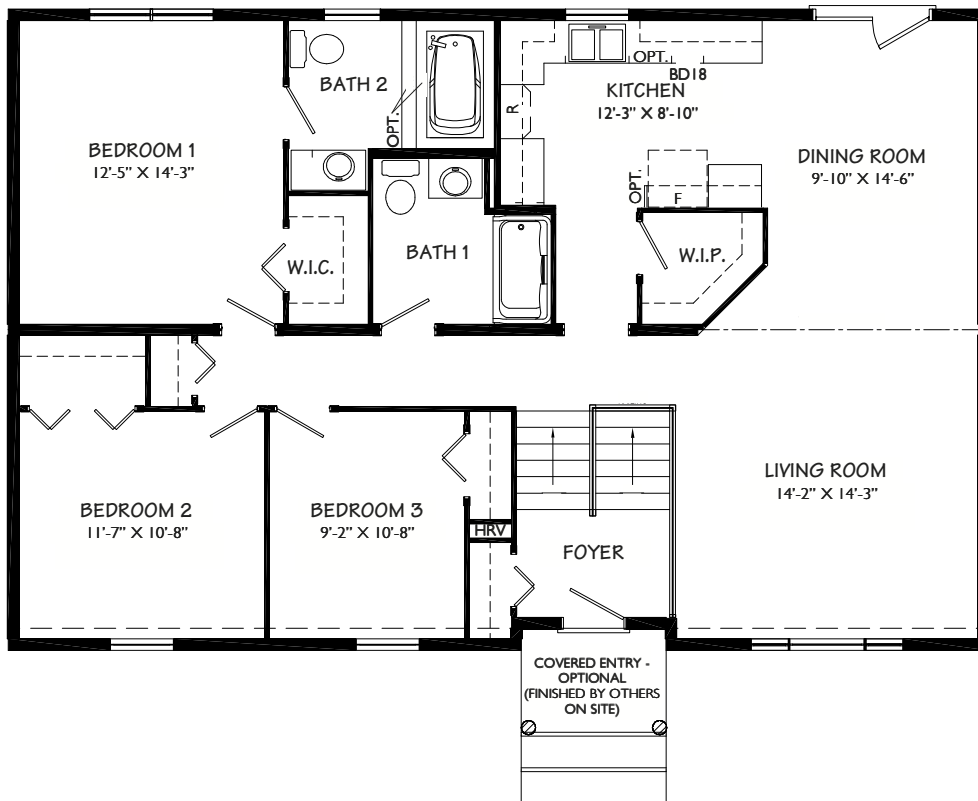

32316

Bristol

Split Entry

30 X 46

First Floor:
1373 sq. ft.

- Classic Exterior
- Porch (Opt.)
- Walk-in Pantry
- Walk-in Closet
- En-suite

3 Bedrooms
2 Bathrooms

Kent Homes

It makes beautiful sense

www.kenthomes.com

Please note some products may not be exactly as shown in rendering.

Revision: 7/13/2011