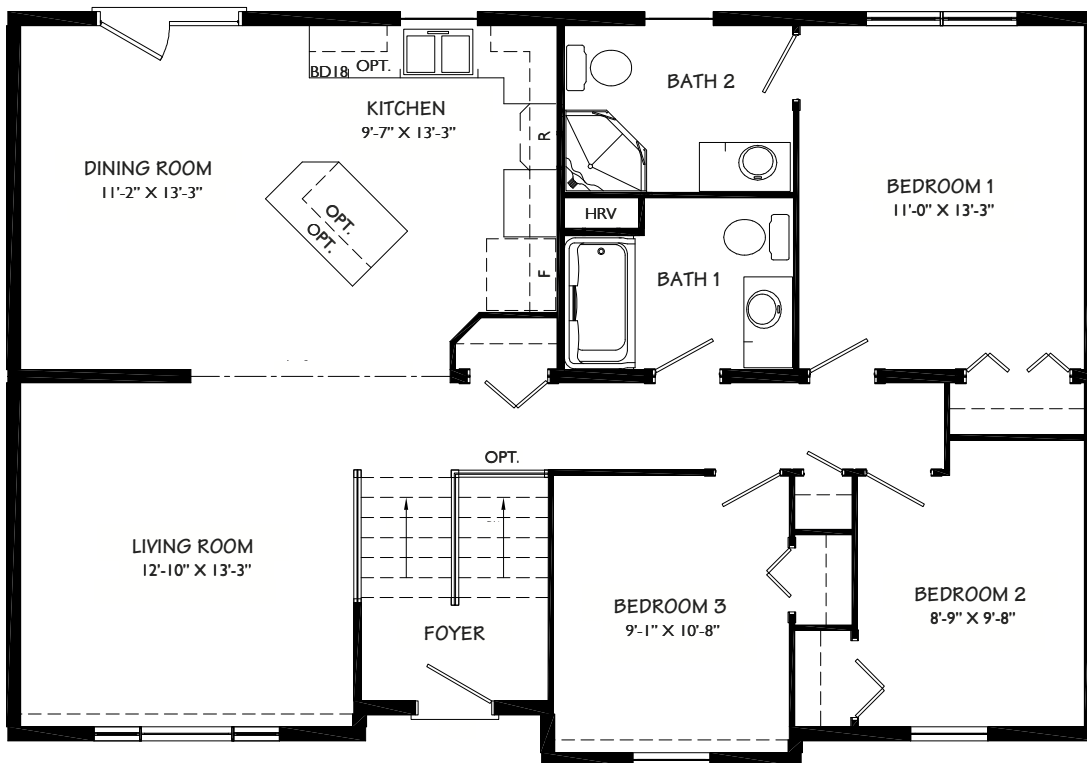

Rosedale

32317

Split Entry

28 X 42

First Floor:
1179 sq. ft.

- Vintage Exterior
- Large Kitchen and Dining Room
- Lots of Storage
- En-suite

3 Bedrooms
2 Bathrooms

Please note some products may not be exactly as shown in rendering.
Revision: 7/13/2011