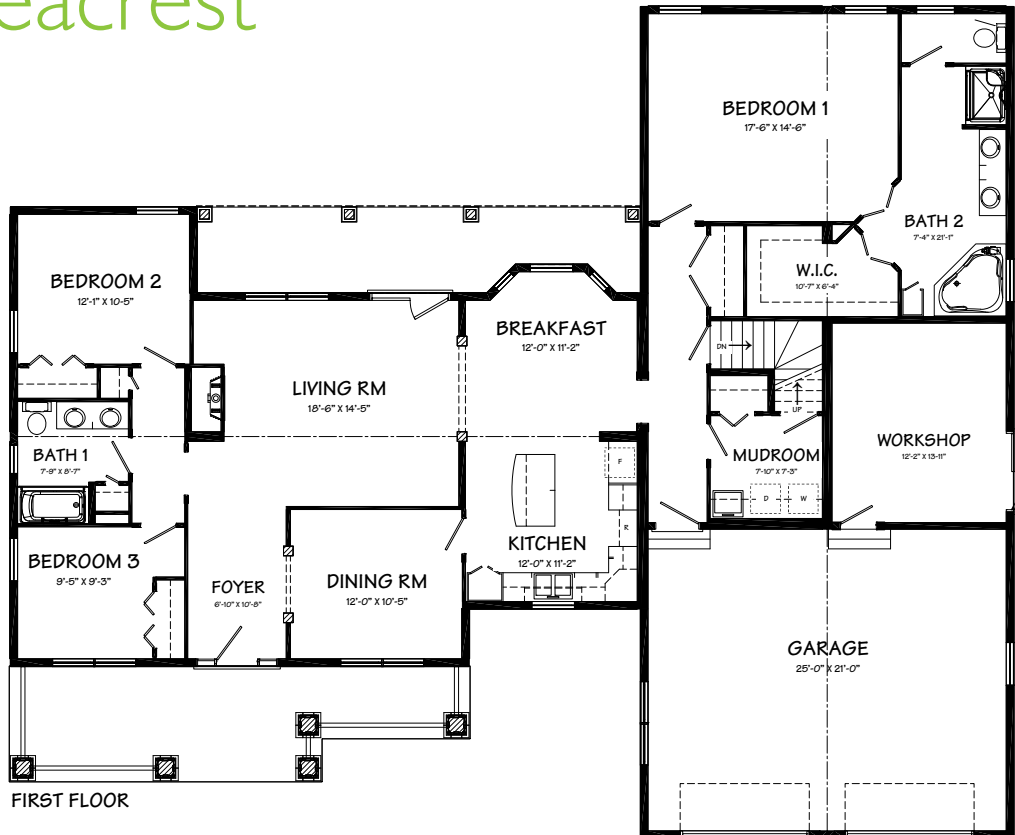

Seacrest

32x58X70
32170

Bungalow /
Folded Cape

First floor:
2135 sq. ft.
Bonus Room:
802 sq. ft.
Garage:
525 sq. ft.

www.kenthomes.com

Kent Homes

It makes beautiful sense