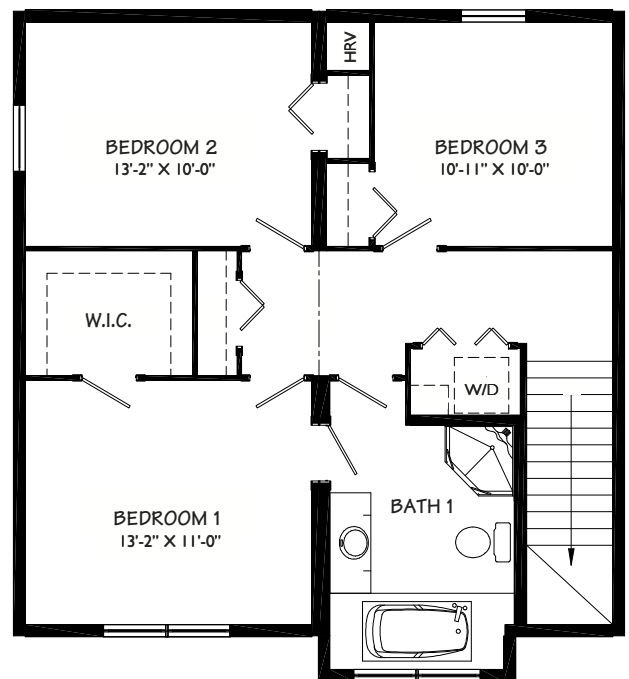

## Two Storey

28 X 28

First Floor:

802 sq. ft.

Second Floor:

802 sq. ft.

- Sophisticated Exterior
- 5' Porch (Opt.)
- Stunning Living Room with Architectural Elements
- Walk-in Closet
- En-suite

3 Bedrooms

2 Bathrooms

FIRST FLOOR

SECOND FLOOR

Please note some products may not be exactly as shown in rendering.

Revision: 7/13/2011

**Kent Homes**

It makes beautiful sense

[www.kenthomes.com](http://www.kenthomes.com)