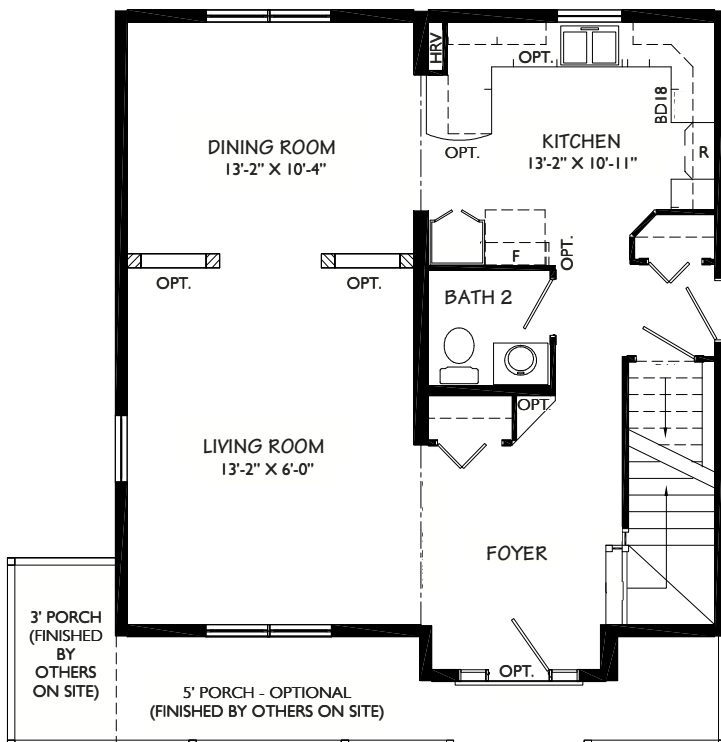

## Two Storey

28 X 28

First Floor:

802 sq. ft.

Second Floor:

802 sq. ft.

- Sophisticated Exterior
- 5' Porch (Opt.)
- Stunning Living Room with Architectural Elements
- Walk-in Closet
- En-suite

3 Bedrooms

2 Bathrooms

FIRST FLOOR

SECOND FLOOR

Please note some products may not be exactly as shown in rendering.

Revision: 7/13/2011

**Kent Homes**

It makes beautiful sense

[www.kenthomes.com](http://www.kenthomes.com)