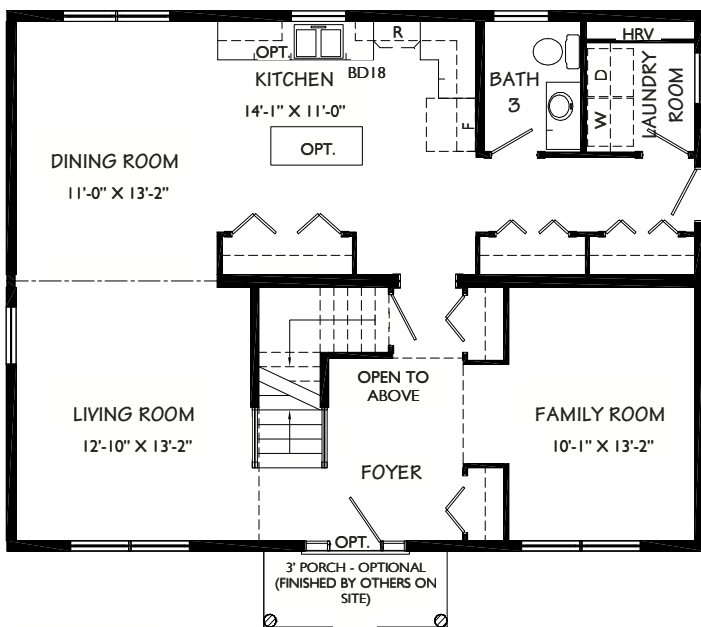

## 4 Box Cape

28 X 36

First Floor:

1064 sq. ft.

Second Floor:

926 sq. ft.

- Exquisite Exterior
- 3' Porch (Opt.)
- Amazing Master Bedroom
- Smartly Designed Floor Plan
- Private Laundry Room
- Walk-in Closet
- En-suite

3 Bedrooms

3 Bathrooms

FIRST FLOOR

SECOND FLOOR