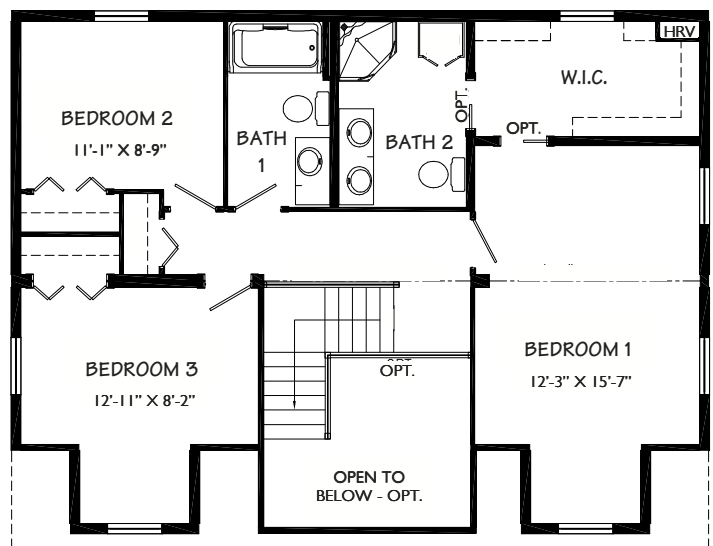

## 4 Box Cape

28 X 36

First Floor:

1064 sq. ft.

Second Floor:

926 sq. ft.

- Exquisite Exterior
- 3' Porch (Opt.)
- Amazing Master Bedroom
- Smartly Designed Floor Plan
- Private Laundry Room
- Walk-in Closet
- En-suite

3 Bedrooms

3 Bathrooms

FIRST FLOOR

SECOND FLOOR