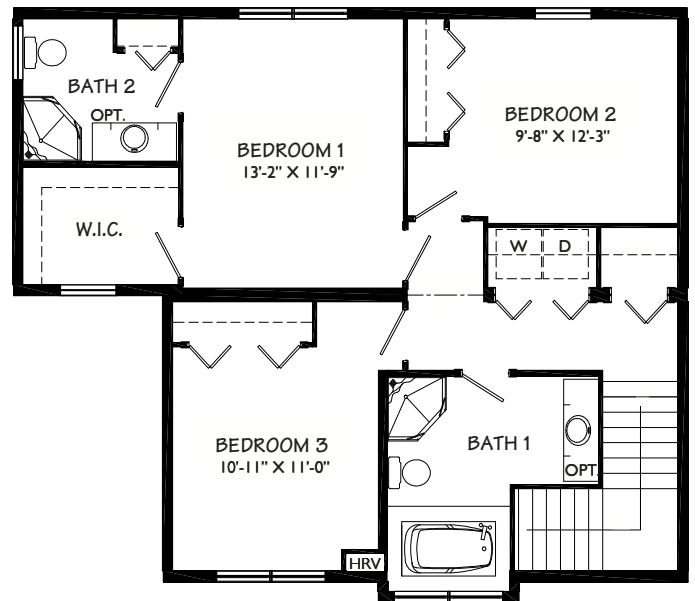

Netherwood

33702

Two Storey

28 X 32/ 36

First Floor:

916 sq. ft.

Second Floor:

904 sq. ft.

- Nice Sized Foyer
- Open Living Space
- Large Kitchen
- Walk-In Closet
- En-suite

3 Bedrooms

3 Bathrooms

FIRST FLOOR

SECOND FLOOR

Please note some products may not be exactly as shown in rendering.

Revision: 7/13/2011