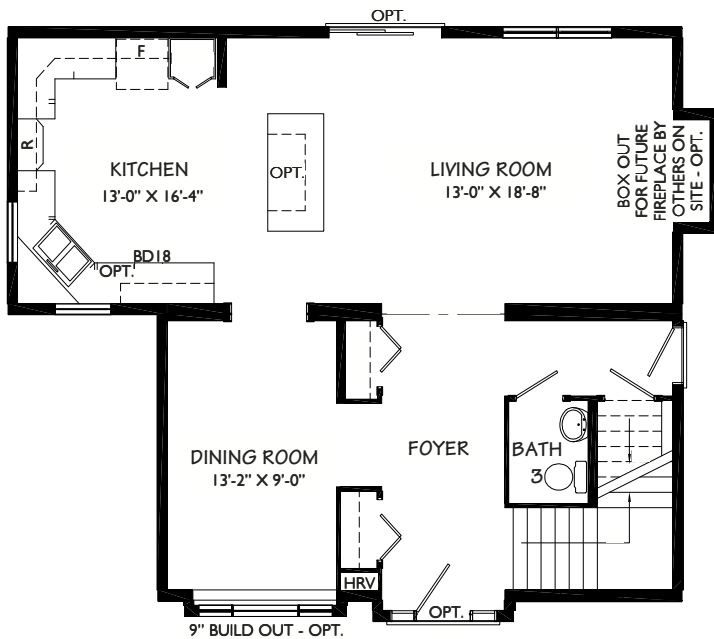

Netherwood

33702

Two Storey

28 X 32/ 36

First Floor:

916 sq. ft.

Second Floor:

904 sq. ft.

- Nice Sized Foyer
- Open Living Space
- Large Kitchen
- Walk-In Closet
- En-suite

3 Bedrooms

3 Bathrooms

FIRST FLOOR

SECOND FLOOR

Please note some products may not be exactly as shown in rendering.

Revision: 7/13/2011