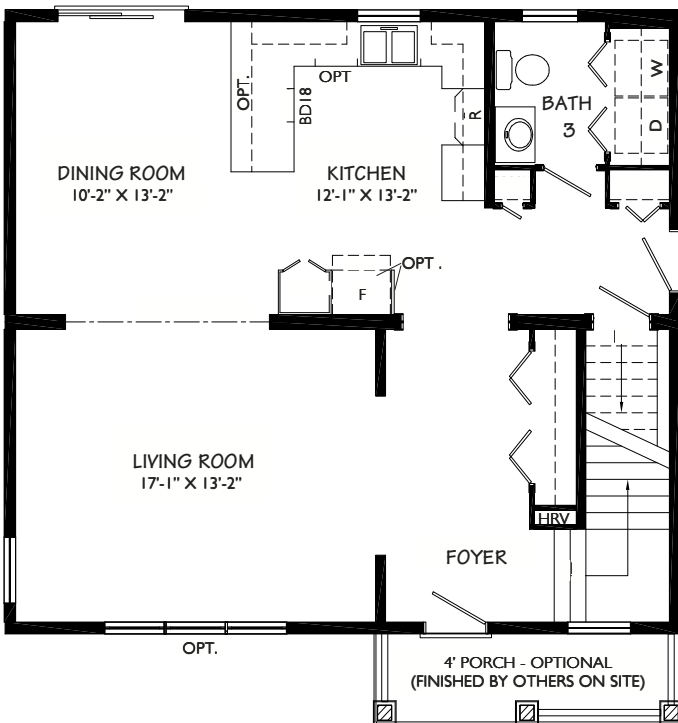

Arbor

33703

Two Storey

28 X 32

First Floor:

896 sq. ft.

Second Floor:

896 sq. ft.

- Elegant Exterior
- 4' Porch (Opt.)
- Spacious Living Room
- Open Concept
- Large En-suite

3 Bedrooms

3 Bathrooms

FIRST FLOOR

SECOND FLOOR

Please note some products may not be exactly as shown in rendering.