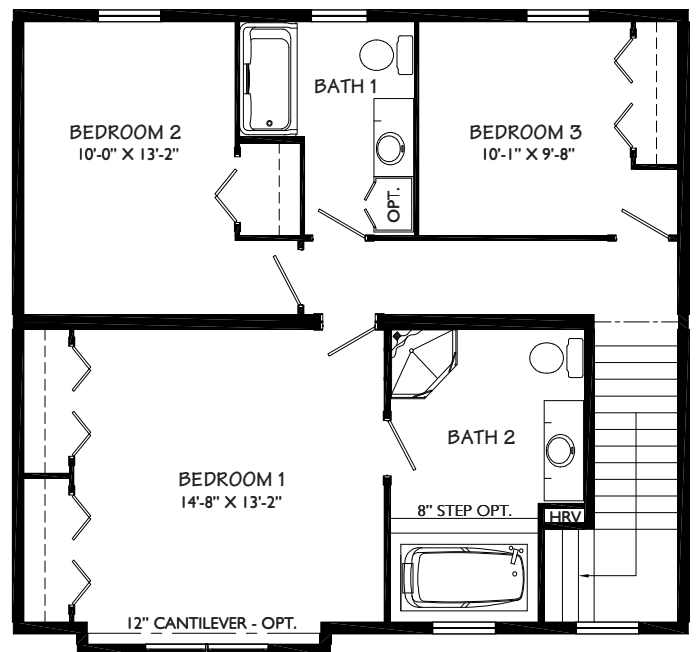

Arbor

33703

Two Storey

28 X 32

First Floor:

896 sq. ft.

Second Floor:

896 sq. ft.

- Elegant Exterior
- 4' Porch (Opt.)
- Spacious Living Room
- Open Concept
- Large En-suite

3 Bedrooms

3 Bathrooms

FIRST FLOOR

SECOND FLOOR

Please note some products may not be exactly as shown in rendering.