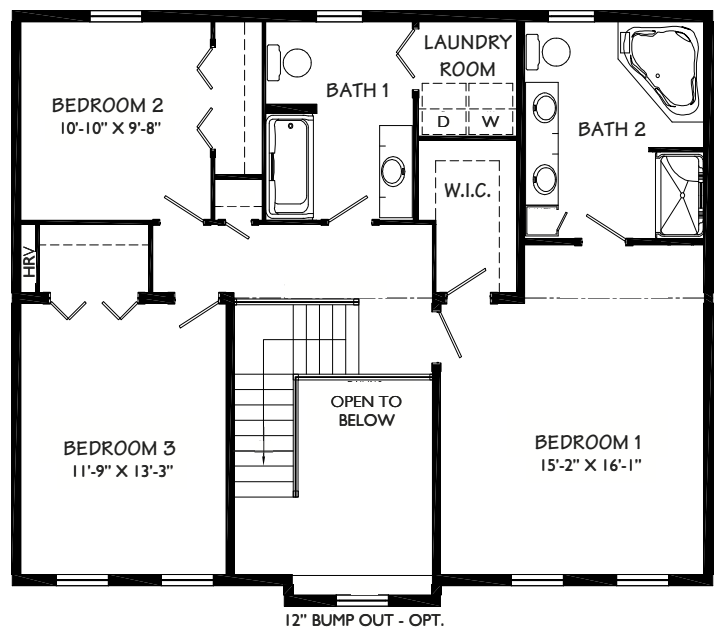

33704

Ashton

Two Storey

28 X 40

First Floor:

1120 sq. ft.

Second Floor:

1120 sq. ft.

- Classic Exterior
- 4' Porch (Opt.)
- Impressive Master Bedroom and En-suite
- Open to Above
- Walk-in Closet
- En-suite

3 Bedrooms

3 Bathrooms

FIRST FLOOR

SECOND FLOOR

Kent Homes

It makes beautiful sense

www.kenthomes.com