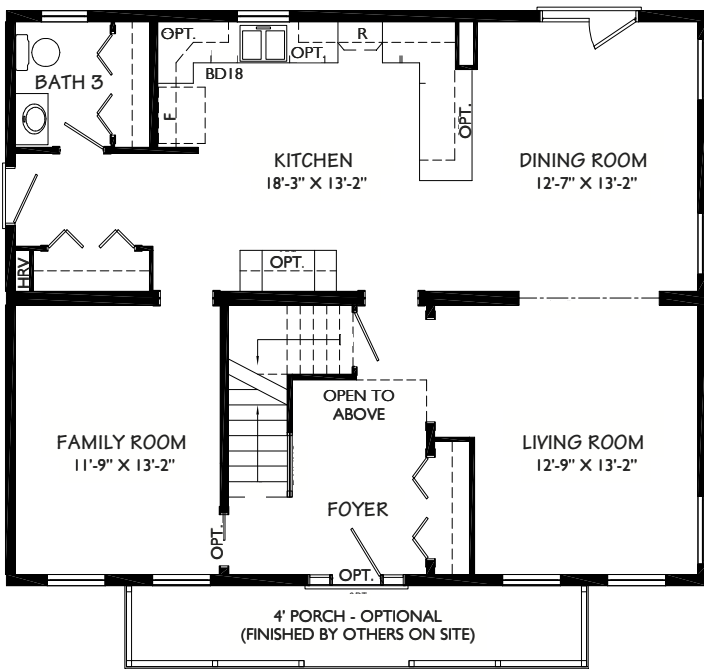

33704

Ashton

Two Storey

28 X 40

First Floor:

1120 sq. ft.

Second Floor:

1120 sq. ft.

- Classic Exterior
- 4' Porch (Opt.)
- Impressive Master Bedroom and En-suite
- Open to Above
- Walk-in Closet
- En-suite

3 Bedrooms

3 Bathrooms

FIRST FLOOR

SECOND FLOOR

Kent Homes

It makes beautiful sense

www.kenthomes.com