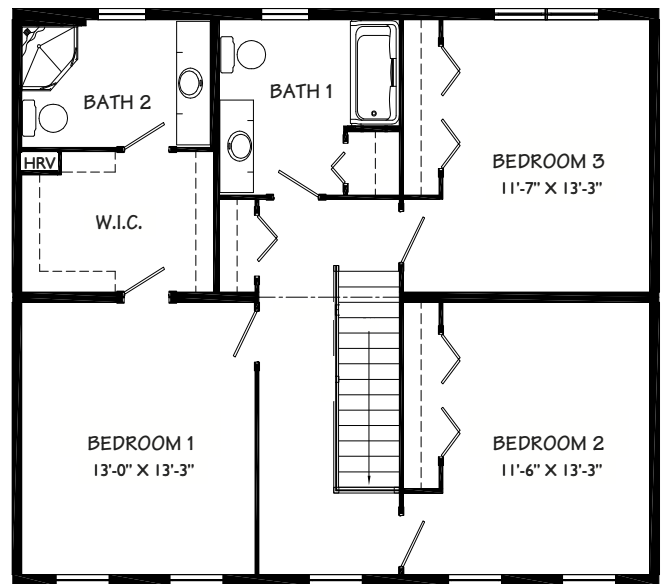

33712

Carolina

Two Storey

28 X 36

First Floor:

1008 sq. ft.

Second Floor:

1008 sq. ft.

- Traditional Exterior
- Layout for Future Garage
- Private Living Spaces
- Walk-in Closet
- En-suite

3 Bedrooms

3 Bathrooms

FIRST FLOOR

SECOND FLOOR

Kent Homes
 It makes beautiful sense
www.kenthomes.com

Please note some products may not be exactly as shown in rendering.