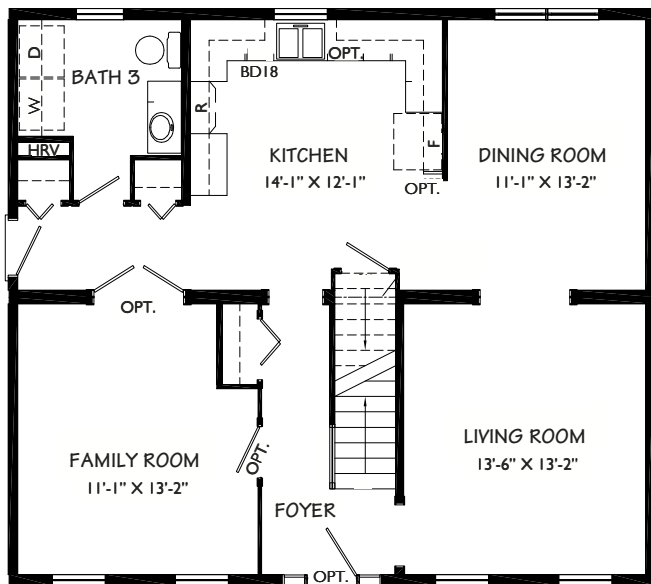

33712

Carolina

Two Storey

28 X 36

First Floor:

1008 sq. ft.

Second Floor:

1008 sq. ft.

- Traditional Exterior
- Layout for Future Garage
- Private Living Spaces
- Walk-in Closet
- En-suite

3 Bedrooms

3 Bathrooms

FIRST FLOOR

SECOND FLOOR

Kent Homes
 It makes beautiful sense
www.kenthomes.com

Please note some products may not be exactly as shown in rendering.