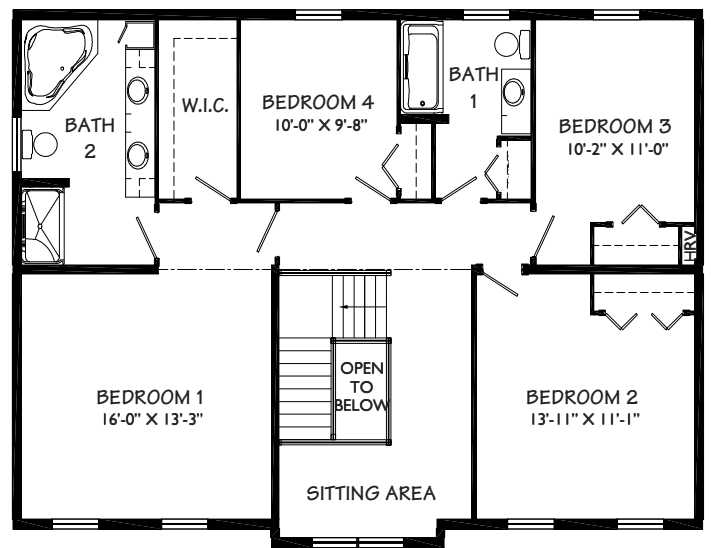

## Two Storey

28 X 44

First Floor:

1243 sq. ft.

Second Floor:

1243 sq. ft.

- Vintage Exterior
- Smartly Designed
- Perfect for Big Family
- Walk-in Pantry
- Walk-In Closet
- En-suite

4 Bedrooms

3 Bathrooms

FIRST FLOOR

SECOND FLOOR

Please note some products may not be exactly as shown in rendering.

Revision: 7/13/2011

**Kent Homes**

It makes beautiful sense

[www.kenthomes.com](http://www.kenthomes.com)