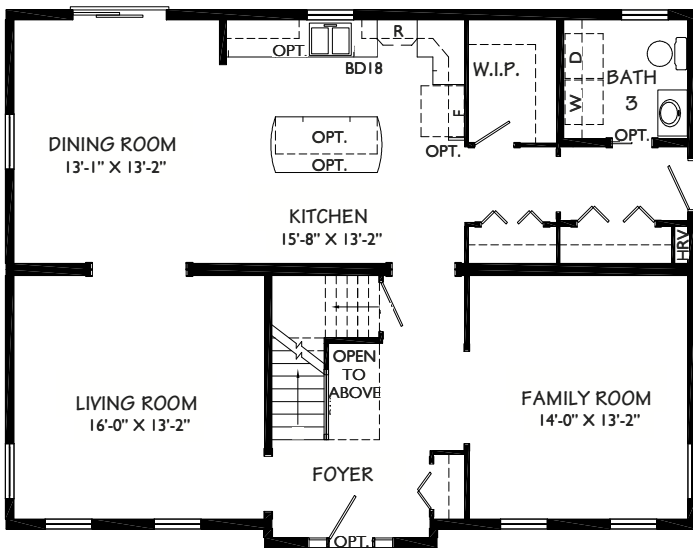

Hampton

43714

Two Storey

28 X 44

First Floor:

1243 sq. ft.

Second Floor:

1243 sq. ft.

- Vintage Exterior
- Smartly Designed
- Perfect for Big Family
- Walk-in Pantry
- Walk-In Closet
- En-suite

4 Bedrooms

3 Bathrooms

FIRST FLOOR